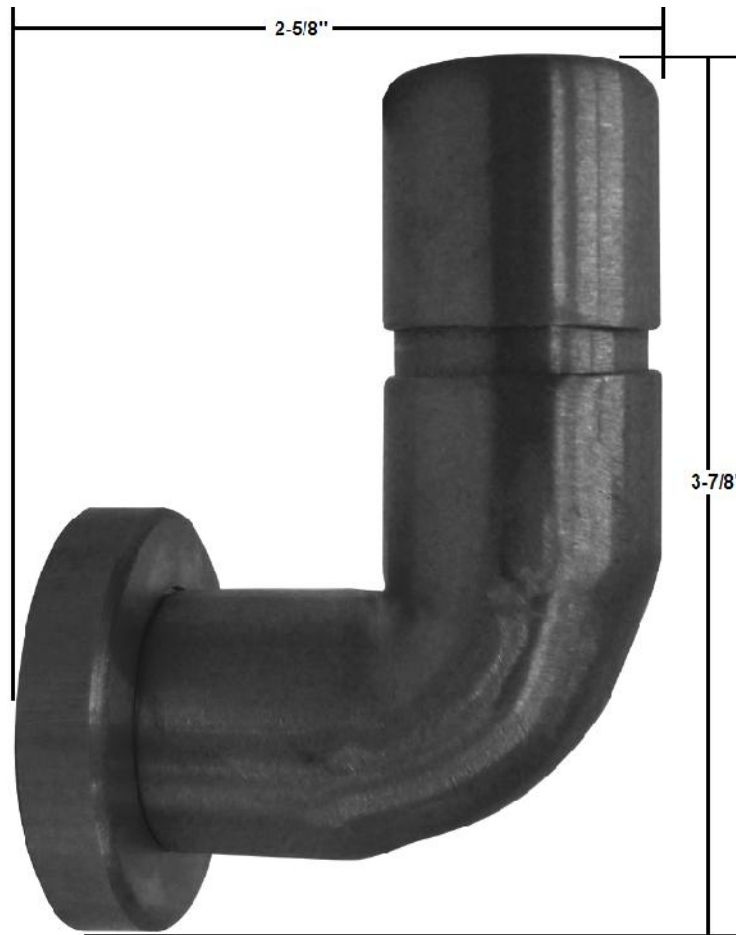

UPDATED
VERSION
JUN 2011

PRODUCT SPECIFICATIONS WATERBRIDGE ACCESSORY – ROBE HOOK (WB-ACC-RH)

FACTS

Solid copper construction

Mounting bracket hardware (included)

Available in four standard finishes (WaterBridge Collection)

Rustic Copper	(RC)	Oil Rubbed Bronze	(ORB)
Rustic Nickel	(RN)	Pizzazz Nickel	(PN)

Non-standard finishes also available by special order

Sonoma Forge, 133 Copeland Street, Petaluma, CA 94952
T (800) 330-5553 T (707) 789-9130 F (707)789-9201
www.sonomaforge.com info@sonomaforge.com