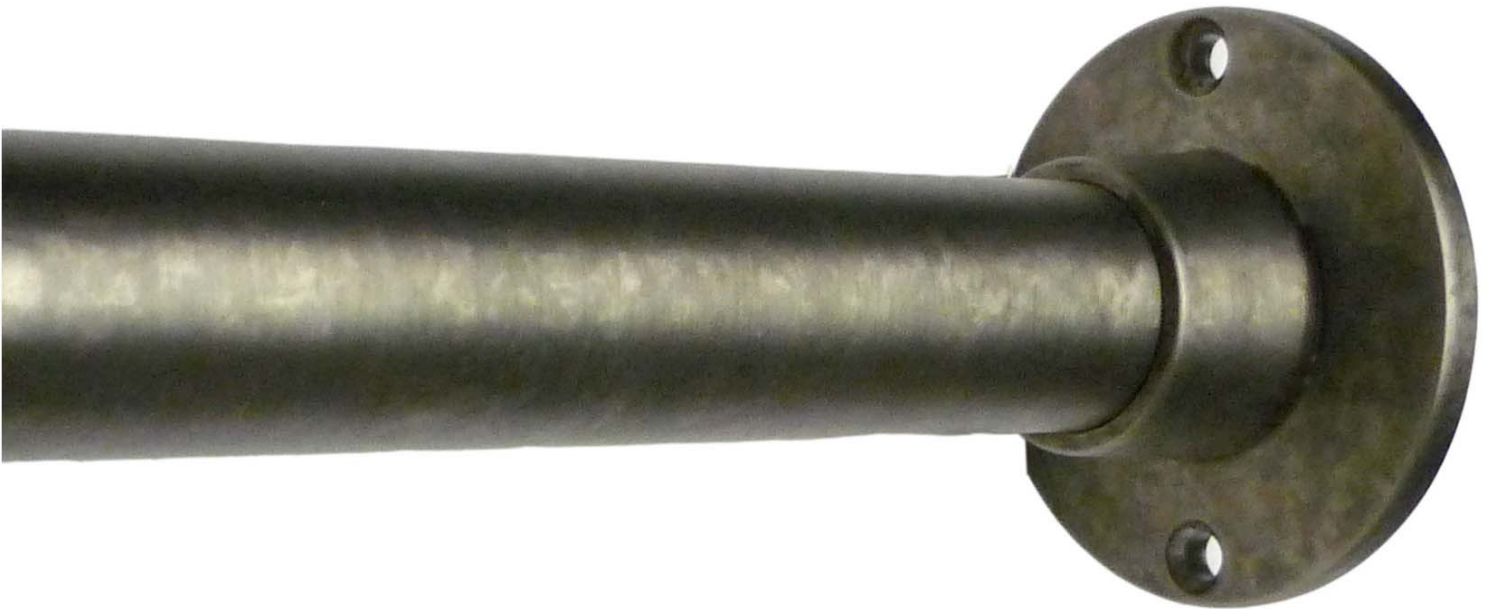

PRODUCT SPECIFICATIONS
WATERBRIDGE CURTAIN ROD

FACTS

Solid Brass Construction
72" x 1" OD Rod (Cut to length)
2-1/2" OD Mounting Bracket
Plated Screws Included

Available in Four Standard Finishes (Waterbridge Collection)