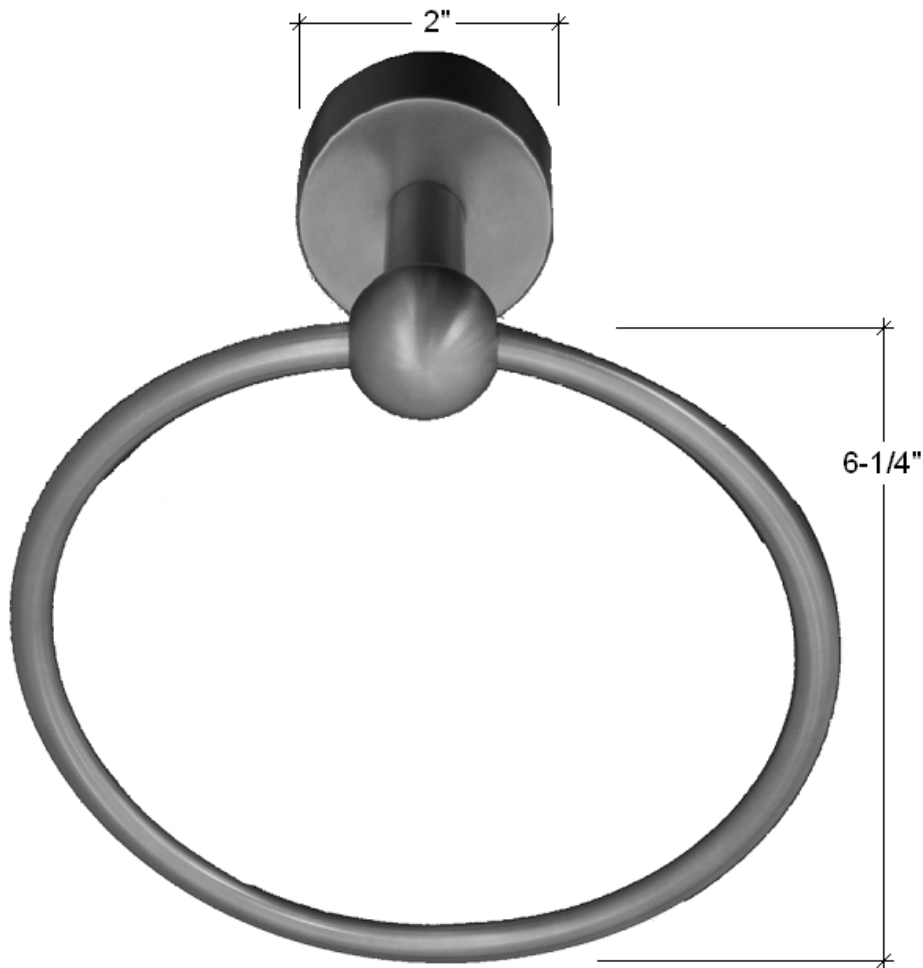

UPDATED
VERSION
MAY 2009

PRODUCT SPECIFICATIONS
WATERBRIDGE ACCESSORY - TOWEL RING
(WB ACC TWLR)

FACTS

OVERALL PROJECTION FROM FINISHED WALL = 4-1/2"

AVAILABLE IN FOUR STANDARD FINISHES (WaterBridge Collection)