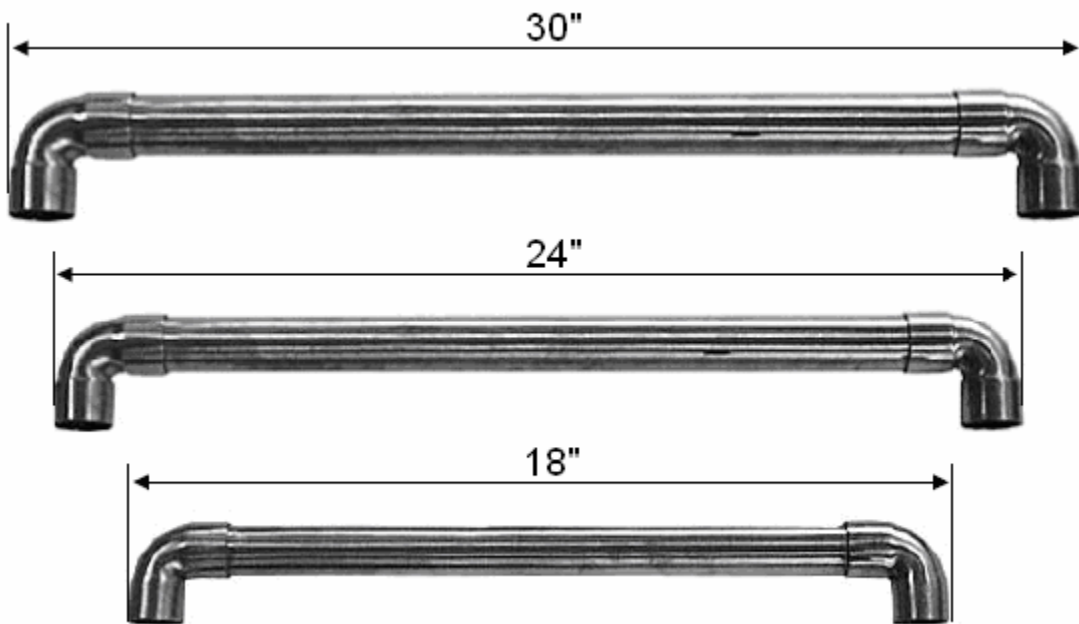

PRODUCT SPECIFICATIONS

WATERBRIDGE – TOWEL BARS

FACTS

Three Standard Lengths (18", 24", and 30")

Solid Copper Construction

Comes with mounting brackets

Available in Four Standard Finishes (WaterBridge Collection)