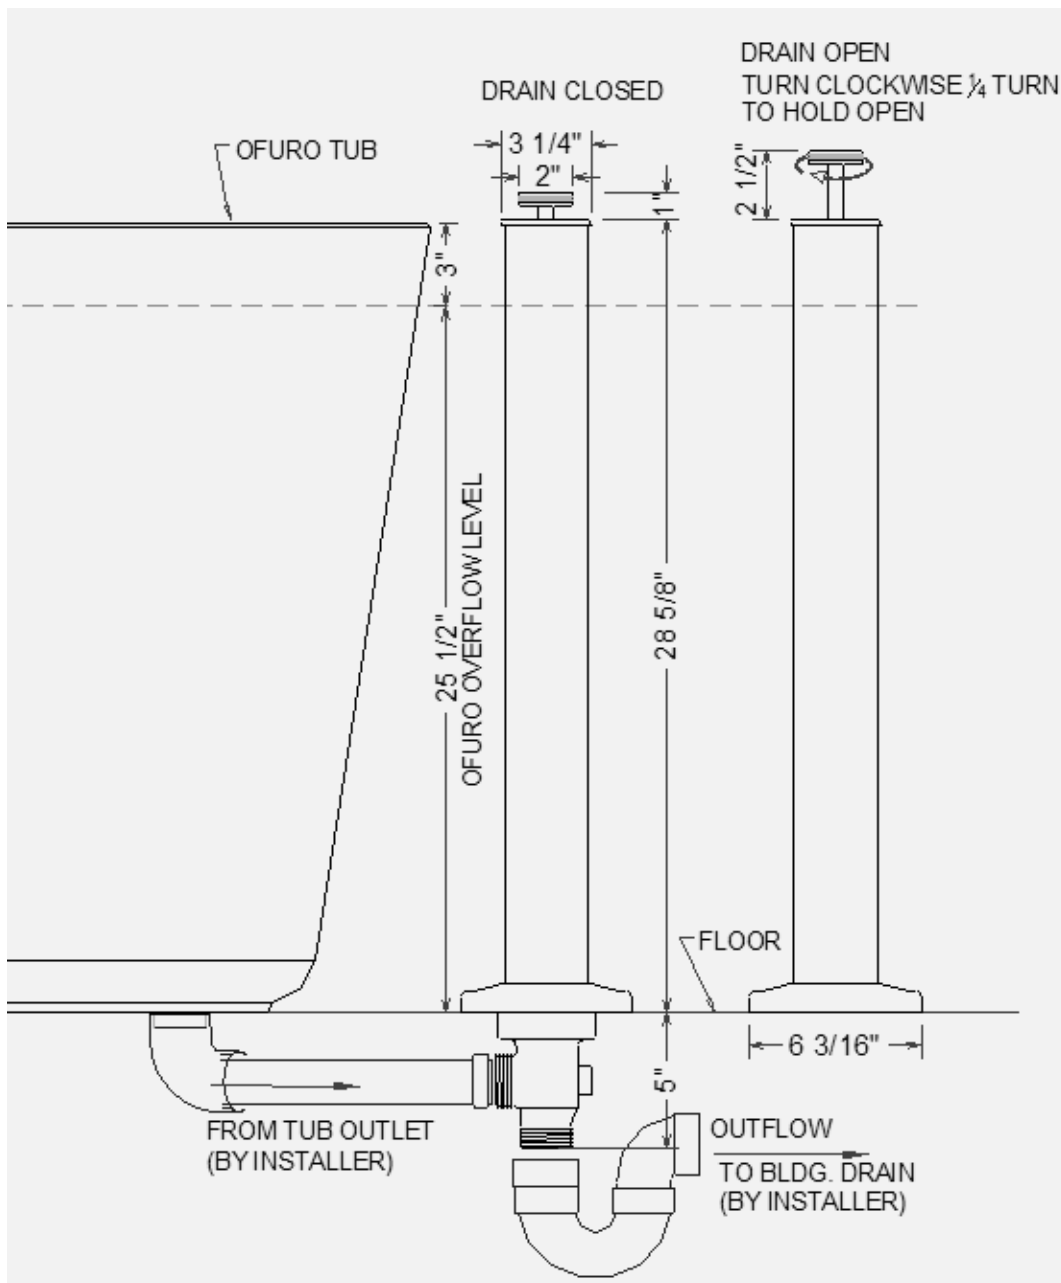

UPDATED
VERSION
FEB 2008

PRODUCT SPECIFICATIONS

WATERBRIDGE TUB DRAIN & OVERFLOW (WB RTDO) Shown with Sonoma Cast Stone's "Ofuro" Soaking Tub

PRODUCT SPECIFICATIONS

WATERBRIDGE TUB DRAIN & OVERFLOW (WB RTDO) Shown with Sonoma Cast Stone's "DoubleWave" Soaking Tub

FACTS

Remote Tub Drain and Overflow

In-floor unified casting connection of solid brass

Installed into a 4" diameter hole in floor

Overflow height is adjustable

(suitable for use with Sonoma Cast Stone Tubs or Other Manufacturers' "vessel-type" tubs that have with no integral overflow)