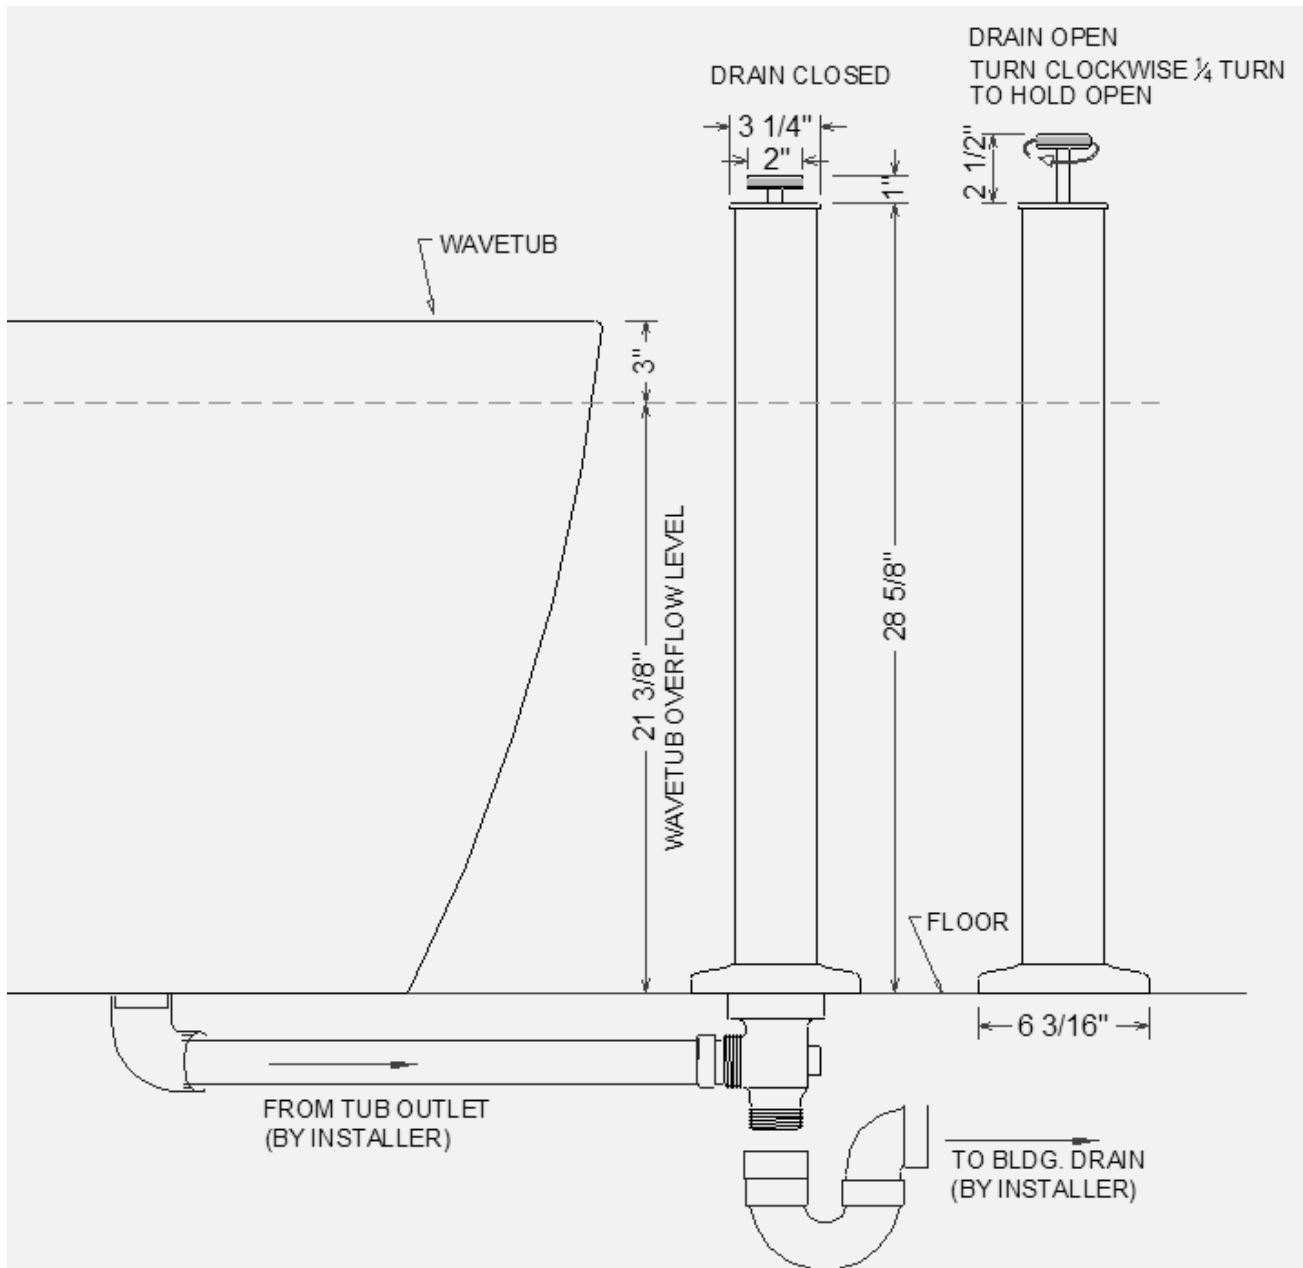

UPDATED
VERSION
FEB 2008

PRODUCT SPECIFICATIONS

WATERBRIDGE TUB DRAIN & OVERFLOW (WB RTDO) Shown with Sonoma Cast Stone's "Ofuro" Soaking Tub

PRODUCT SPECIFICATIONS

WATERBRIDGE TUB DRAIN & OVERFLOW (WB RTDO) Shown with Sonoma Cast Stone's "DoubleWave" Soaking Tub

FACTS

Remote Tub Drain and Overflow

In-floor unified casting connection of solid brass

Installed into a 4" diameter hole in floor

Overflow height is adjustable

(suitable for use with Sonoma Cast Stone Tubs or Other Manufacturers' "vessel-type" tubs that have with no integral overflow)