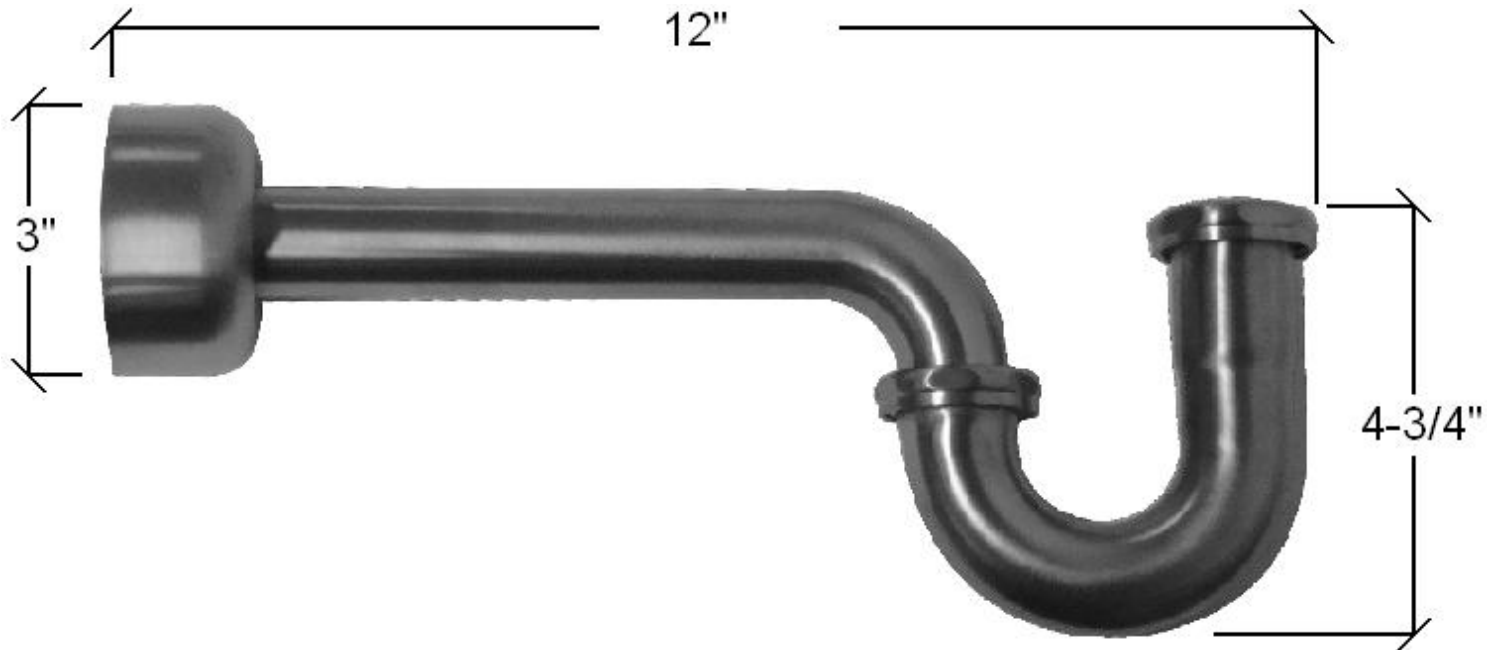

PRODUCT SPECIFICATIONS

1-1/4" P-TRAP WITH FLANGE (DRAIN-TRAP)

FACTS

Special Order item

Drain Opening = 1-1/4"

Deep Box Flange

Extended Drain Tailpieces available by special order

Available in Standard Finishes: