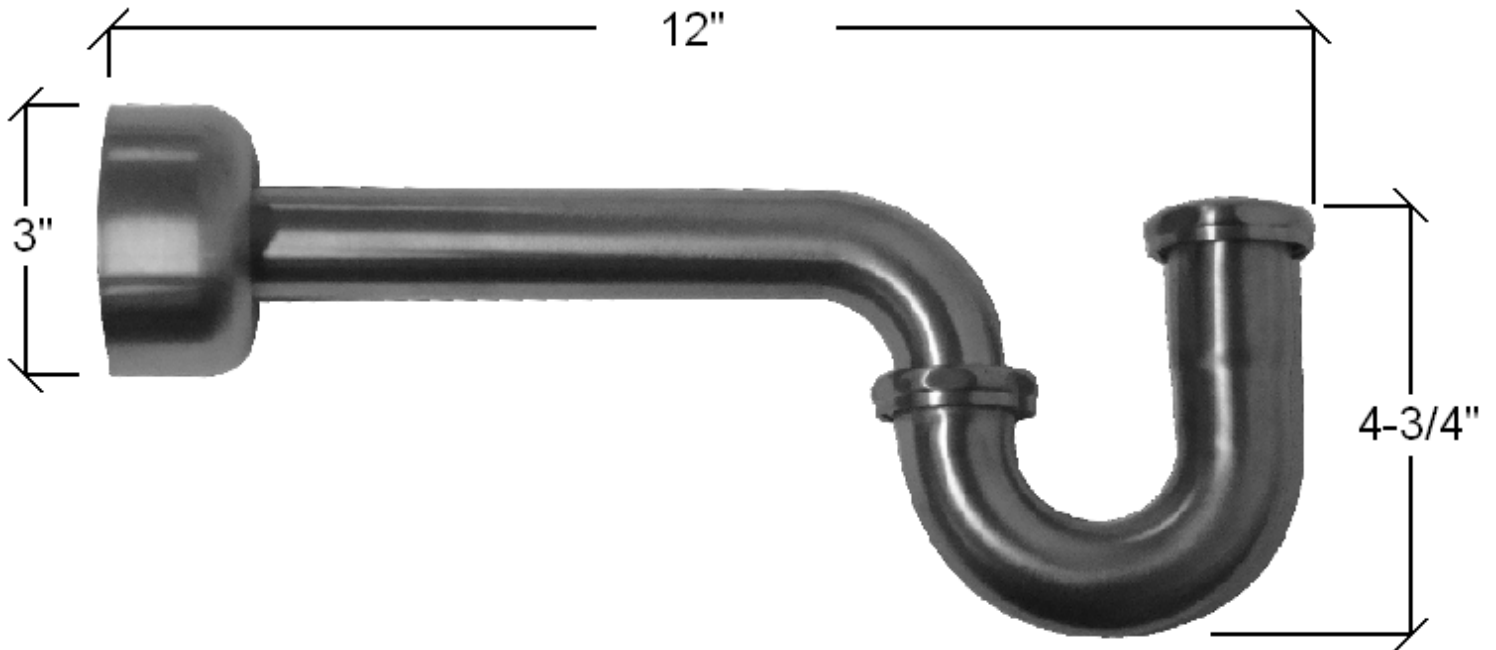

PRODUCT SPECIFICATIONS

1-1/4" P-TRAP WITH FLANGE

FACTS

Special Order item

Drain Opening = 1-1/4"

Deep Box Flange

Extended Drain Tailpieces available by special order

Available in Standard Finishes: