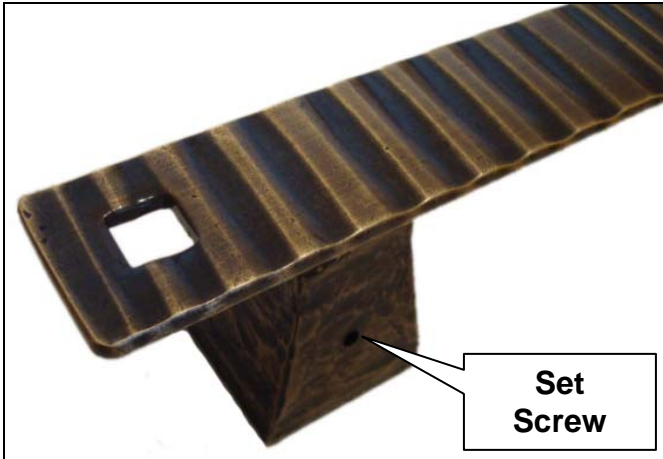

PRODUCT SPECIFICATIONS

CiXX ACCESSORY – TOWEL BAR (CX ACC TB)

FACTS

Hand-Forged construction in Solid Brass (B) or Stainless Steel (S)

Bar width = 1-1/2", Projection from wall = 2-3/8"

Mounting bracket & screws Included

Three Standard Lengths (Custom available – special order)

<u>Code</u>	<u>Towel Width</u>	<u>Overall Length</u>
CX ACC TB18	18"	24"
CX ACC TB24	24"	30"
CX ACC TB30	30"	36"