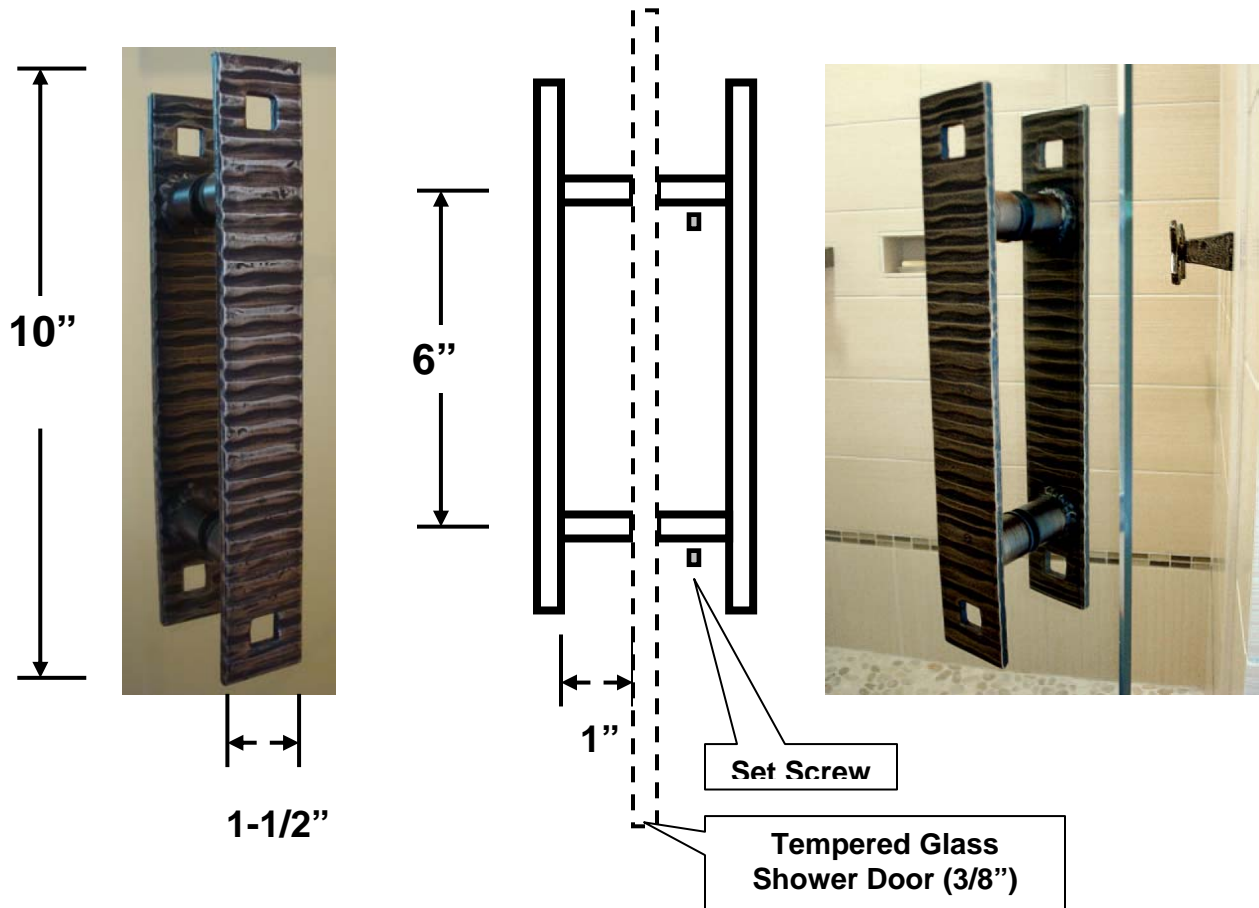

PRODUCT SPECIFICATIONS

CIXX SHOWER DOOR PULL SET (CX ACC SHW HNDL)

FACTS

Hand-Forged construction in Solid Brass (B) or Stainless Steel (S)
Bar width = 1-1/2", Overall length = 10"
Mounting hardware Included

Holes in door should be 1/2" diameter, 6" on center