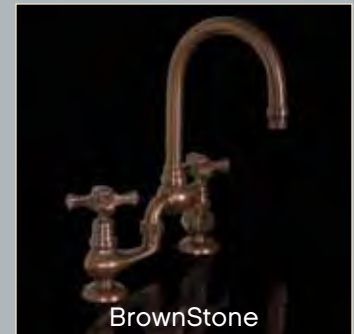

Silver Display Purchase Discount =
50+10+10 off List

CIXX

WaterBridge

WhereEver

WingNut

BrownStone

SONOMA FORGE GOLD DISPLAY OPTION

For Gold Display, add one or
more of the below items to your
Three Silver Display items

Gold Display Purchase Discount =
50+10+10+10 off List on all items

Any of Six Sans Hands Spout Styles

Any of Eight Models of
Exposed Showers

WaterBridge
Tub Filler & Overflow