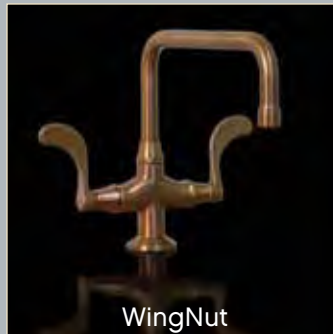

SONOMA FORGE

MINIMUM DISPLAY REQUIREMENTS (PER SHOWROOM LOCATION)

Displaying Showrooms' Re-Order Discount = 50+10 off List

SONOMA FORGE SILVER DISPLAY OPTION

Display Three Faucets
Any Style, Any Standard Finish

Silver Display Purchase Discount =
50+10+10 off List

CIXX

WaterBridge

WhereEver

WingNut

BrownStone

SONOMA FORGE GOLD DISPLAY OPTION

For Gold Display, add one or
more of the below items to your
Three Silver Display items

Gold Display Purchase Discount =
50+10+10+10 off List on all items

Any of Six Sans Hands Spout Styles

Any of Eight Models of
Exposed Showers

WaterBridge
Tub Filler & Overflow