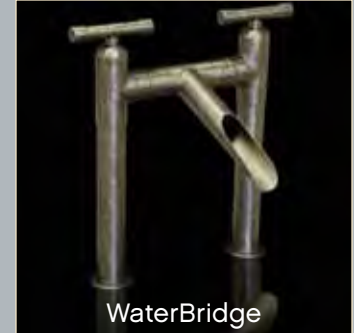

SONOMA FORGE

MINIMUM DISPLAY REQUIREMENTS (PER SHOWROOM LOCATION)

Displaying Showrooms' Re-Order Discount = 50+10 off List

SONOMA FORGE SILVER DISPLAY OPTION

Display Three Faucets
Any Style, Any Standard Finish

Silver Display Purchase Discount =
50+10+10 off List

CIXX

WaterBridge

WhereEver

WingNut

BrownStone

SONOMA FORGE GOLD DISPLAY OPTION

For Gold Display, add one or
more of the below items to your
Three Silver Display items

Gold Display Purchase Discount =
50+10+10+10 off List on all items

Any of Six Sans Hands Spout Styles

Any of Eight Models of
Exposed Showers

WaterBridge
Tub Filler & Overflow