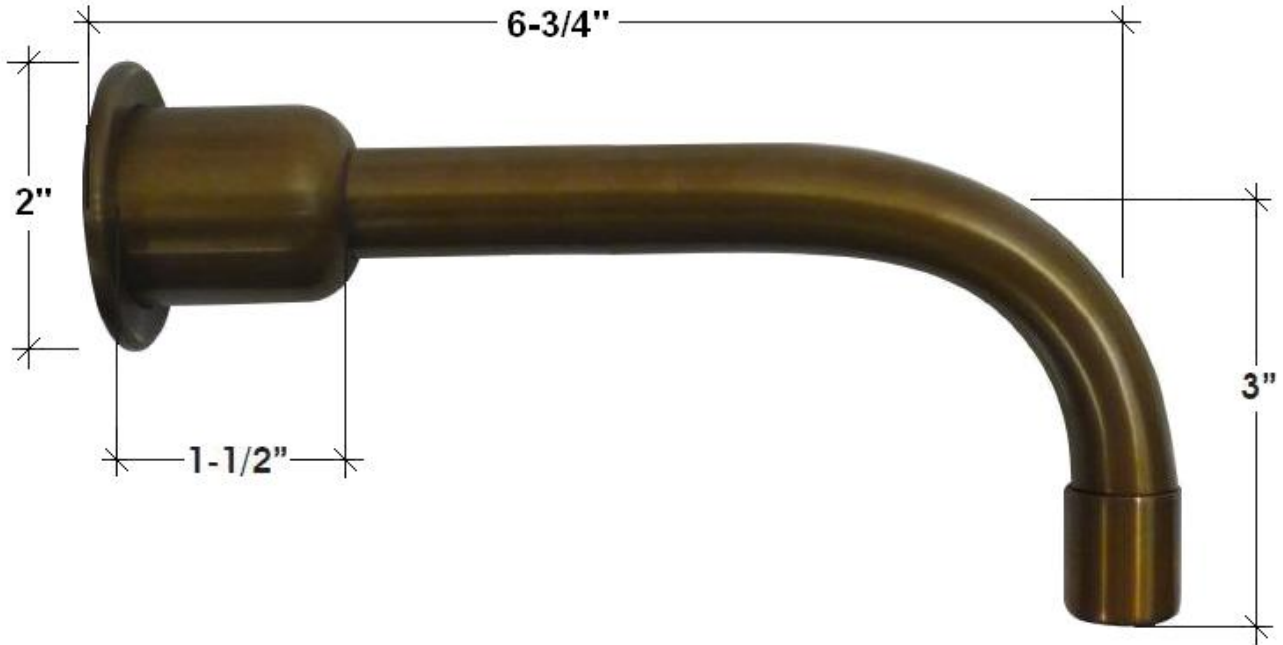

# PRODUCT SPECIFICATIONS

Feb 14

Wherever Tub Spout  
WE-RTF-WM-7-SPOUT

- Custom finishes available

Connection	1/2" NPT
GPM	7+