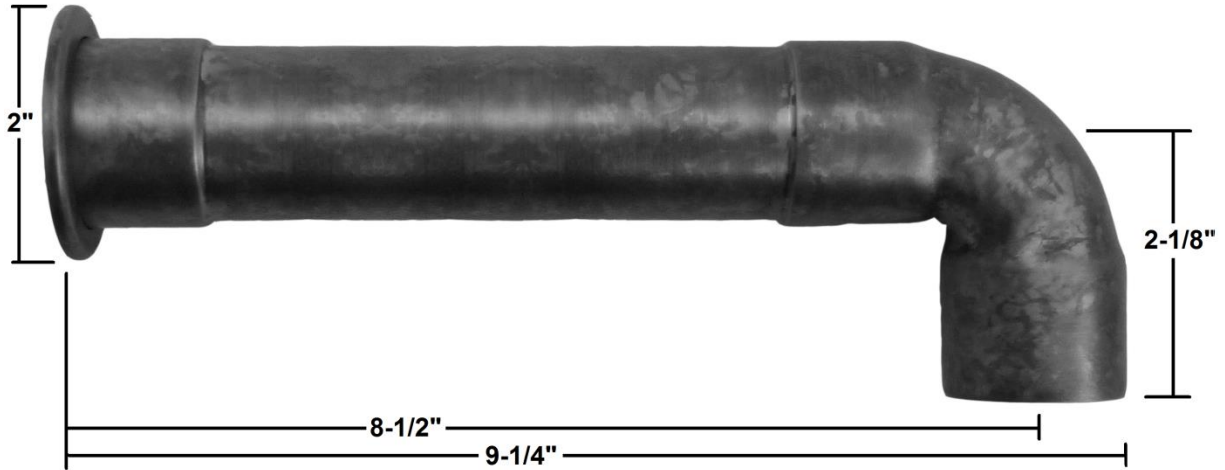

# PRODUCT SPECIFICATIONS

Wherever Wall Faucet with Long LBO Spout  
WE-LAV-WM-LBO-L

Oct 2016

- ADA Compliant
- Includes Lift & Turn Drain w/overflow
- Offset and Cross handles available
- Custom sizes and finishes available

Connection	1/2"
Valve	1/2" Ceramic
GPM	1.2