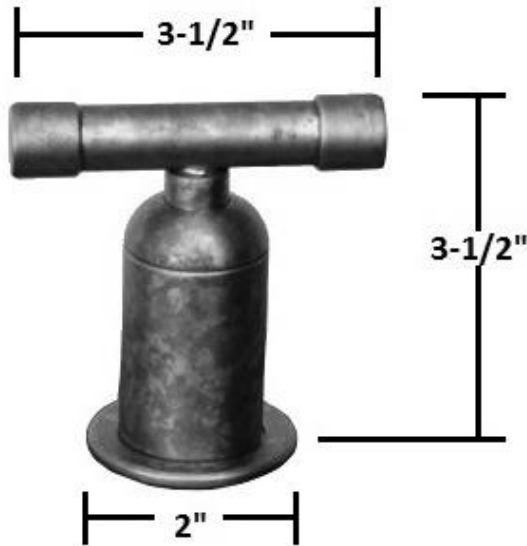

# PRODUCT SPECIFICATIONS

Wherever Wall Faucet with Long LBO Spout  
WE-LAV-WM-LBO-L

Oct 2016

- ADA Compliant
- Includes Lift & Turn Drain w/overflow
- Offset and Cross handles available
- Custom sizes and finishes available

Connection	1/2"
Valve	1/2" Ceramic
GPM	1.2