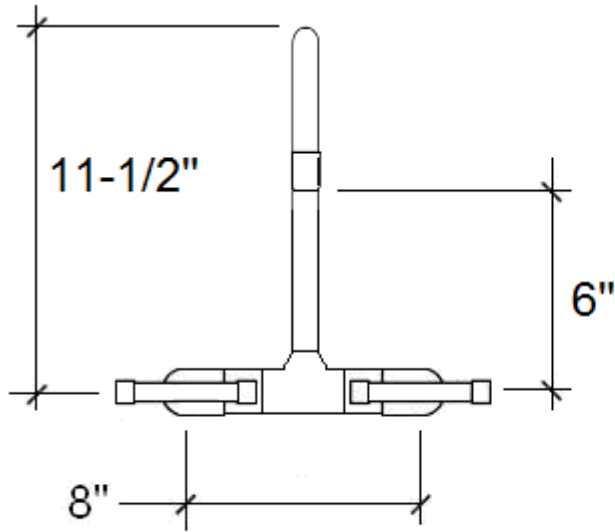

PRODUCT SPECIFICATIONS

Waterbridge Wall Faucet with Gooseneck Spout WB-WM-ARC-SW

Jan 2014

- ADA Compliant
- Swivel spout
- Offset and Cross handles available
- Custom finishes available

Connection	1/2" Copper
Valve	1/2" Ceramic
GPM	1.5