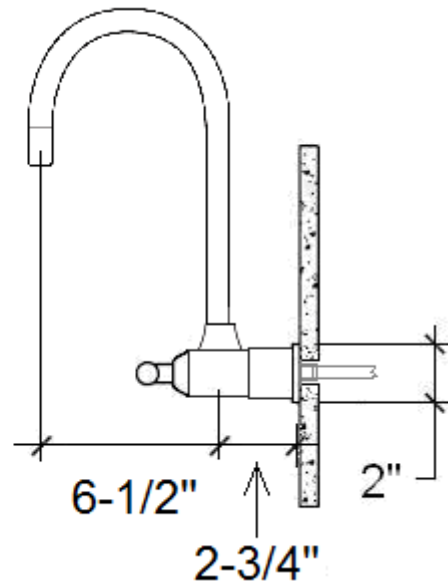

PRODUCT SPECIFICATIONS

Waterbridge Wall Faucet with Gooseneck Spout WB-WM-ARC-SW

Jan 2014

- ADA Compliant
- Swivel spout
- Offset and Cross handles available
- Custom finishes available

Connection	1/2" Copper
Valve	1/2" Ceramic
GPM	1.5