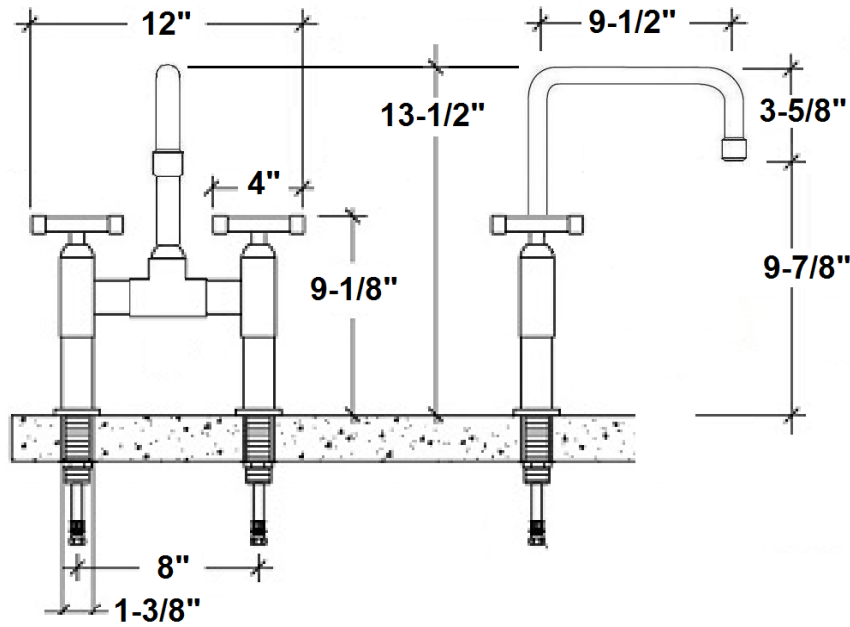

## Waterbridge Deck Faucet with Square Spout WB-DM-SQ-FX

Jan 2014

- ADA Compliant
- Fixed or swivel spout
- Offset and Cross handles available
- Custom sizes and finishes available

Connection	3/8" Compression
Valve	1/2" Ceramic
GPM	1.5