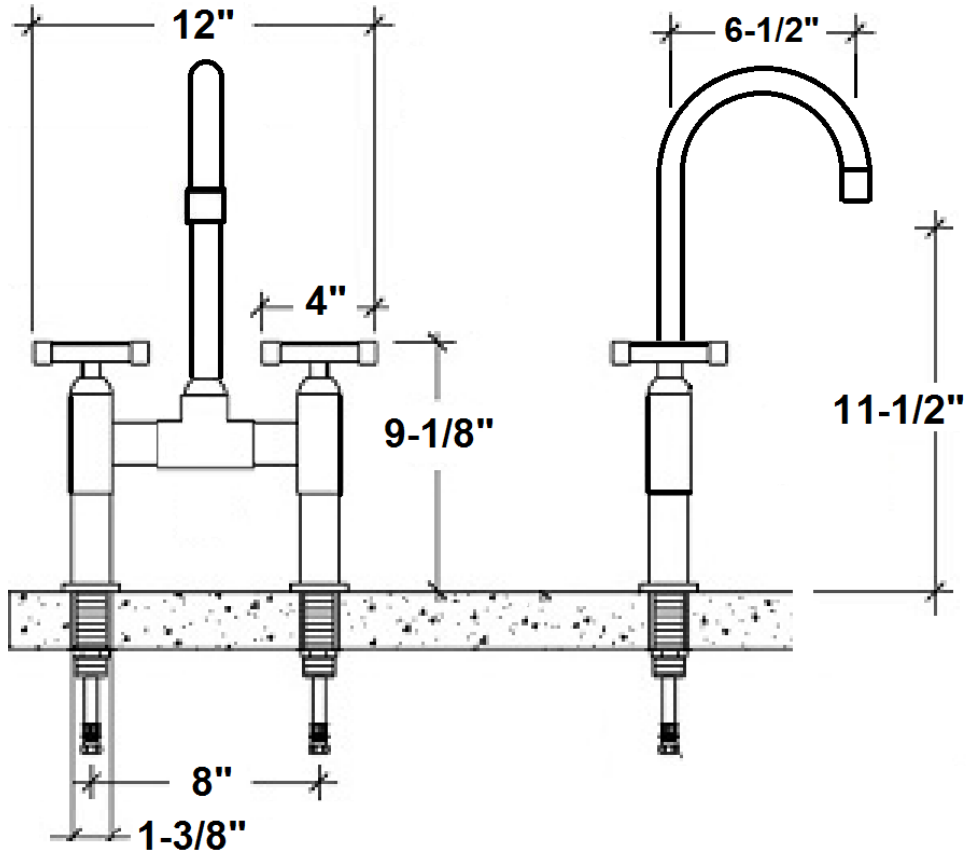

PRODUCT SPECIFICATIONS

Waterbridge Kitchen Faucet with Arc Spout WB-DM-ARC-FX

Jan 2013

- ADA Compliant
- Fixed spout
- Offset and Cross handles available
- Custom sizes and finishes available

Connection	1/2" Compression
Valve	1/2" Ceramic
GPM	1.5