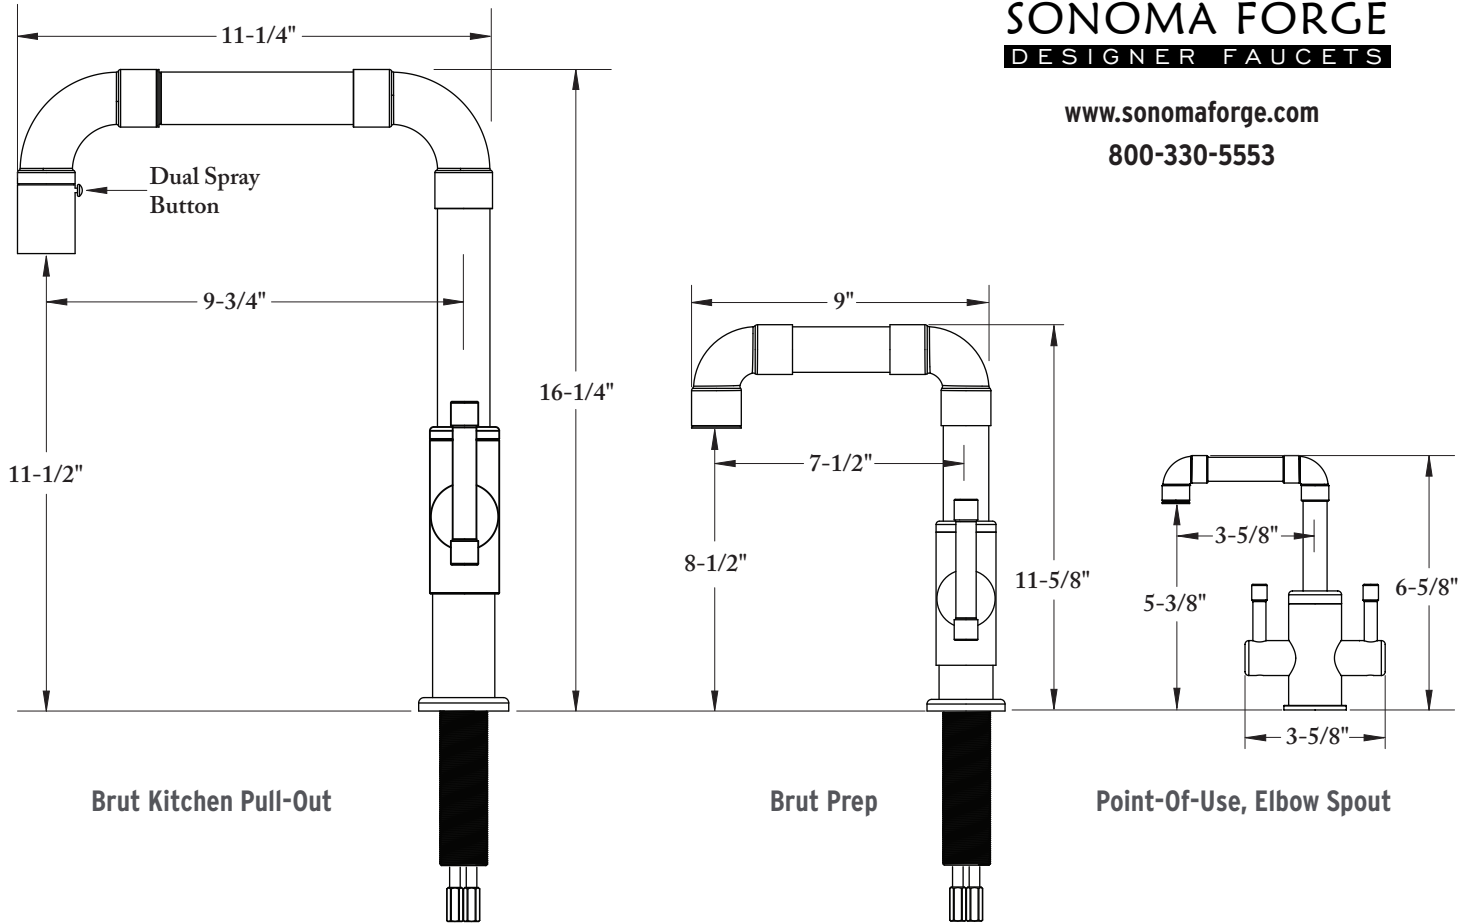

[www.sonomaforge.com](http://www.sonomaforge.com)

800-330-5553

**SONOMA FORGE**  
DESIGNER FAUCETS

www.sonomaforge.com

800-330-5553

**Brut Kitchen Pull-Out**

**Brut Prep**

**Point-Of-Use, Elbow Spout**

	MODEL #	RETAIL
<b>BRUT KITCHEN FAUCET</b>	BRUT-KITCH-PO .....	\$1,850
With Pull-Out Spray*		
<b>BRUT PREP FAUCET</b>	BRUT-PREP .....	\$1,690
<b>POINT-OF-USE-FAUCET</b>		
<b>ELBOW SPOUT</b>	POU-LB0-C..... Cold Only .....	\$620
	POU-LB0-H..... Hot Only.....	\$650
	POU-LB0-HC .....	Hot & Cold..... \$850
<b>GOOSENECK SPOUT</b>	POU-GN-C .....	Cold Only .....
	POU-GN-H .....	Hot Only.....
	POU-GN-HC .....	Hot & Cold.....

**Point-Of-Use, Gooseneck Spout**