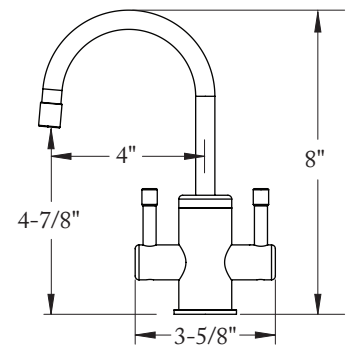

Point-Of-Use, Gooseneck Spout