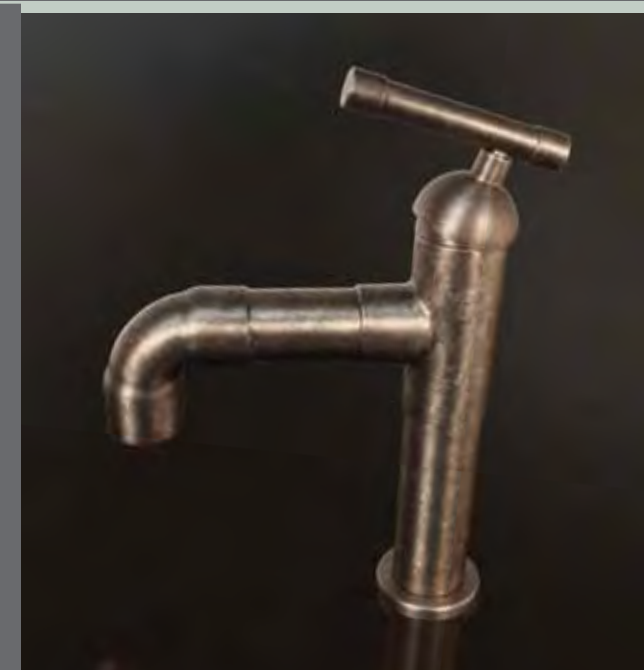

The combined functions both stoppers the tub so it will fill, as well as limits the water level to a predetermined height. It can be placed anywhere in the room and is the perfect complement to the WaterBridge Floor Mounted Tub Filler.

A wall mounted spout can be controlled from the counter top or the order can be reversed.

FEATURES & OPTIONS

- Lavs & Roman Tub Fillers
- Optional Lever & Cross Handles
- Available in Rustic Copper, Rustic Nickel, Pizzazz Nickel or Oil-Rubbed Bronze
- Matching Shower Systems & Accessories
- Spouts available in Sans Hands (Hands-Free)

WHEREVER CUVÉE

From The Wine Country Series

The Cuvée is a balanced blend of our WingNut and WherEver styles. These bar & kitchen faucets, featuring offset lever handles and a prominent arching spout, are a simple yet elegant addition to any home. The Bar spout may be fixed or swivel. The Kitchen spout is swivel only. Optional Side Spray also available.

WHEREVER BRUT

From The Wine Country Series

The Brut does not shy away from making a bold statement, exuding strength that you can count on year after year. These Lav faucets have fixed spouts in two models; Petite (Short) and Magnum (Tall). The Brut Double Magnum (Kitchen) model has a swivel spout, with optional side spray also available.