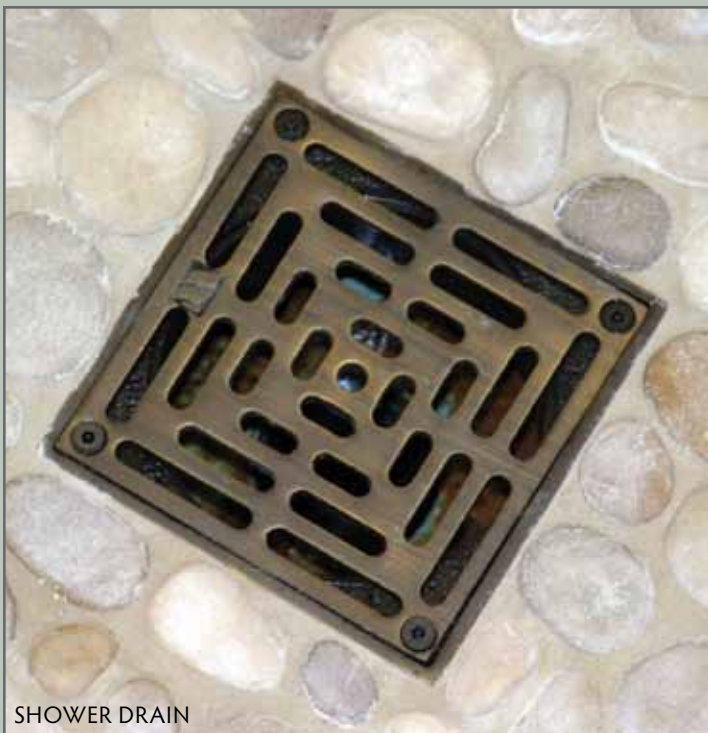

The combined functions both stoppers the tub so it will fill, as well as limits the water level to a predetermined height. It can be placed anywhere in the room and is the perfect complement to the WaterBridge Floor Mounted Tub Filler.

FEATURES & OPTIONS

- Fixed or Swivel Spouts Available
- Kitchen Side spray Available
- Available in Rustic Copper, Rustic Nickel or Oil-Rubbed Bronze

HANDS-FREE FAUCETS

The latest in hands-free technology, Sans Hands does not rely on infrared or motion sensors. This revolutionary system works off the magnetic field created from a low voltage current running through the spout itself. When your hand breaks the field – the water turns on. Simple, yet effective!

WaterBridge and WherEver coordinated accessories for the bath.

SHOWER DRAIN

SOAP DISH

TOWEL RING

CABINET PULL

HAND TOWEL BAR / PAPER TOWEL HOLDER

FLIP-TOP LAV DRAIN

LIFT-TURN LAV DRAIN

TOWEL BAR

ROBE HOOK

SHOWER DOOR HANDLE

SHOWER DRAIN

HAND TOWEL BAR

MIRROR

TOILET PAPER HOLDER

CiXX
 HAND-FORGED
 CiXX Collection coordinated
 accessories for the bath.