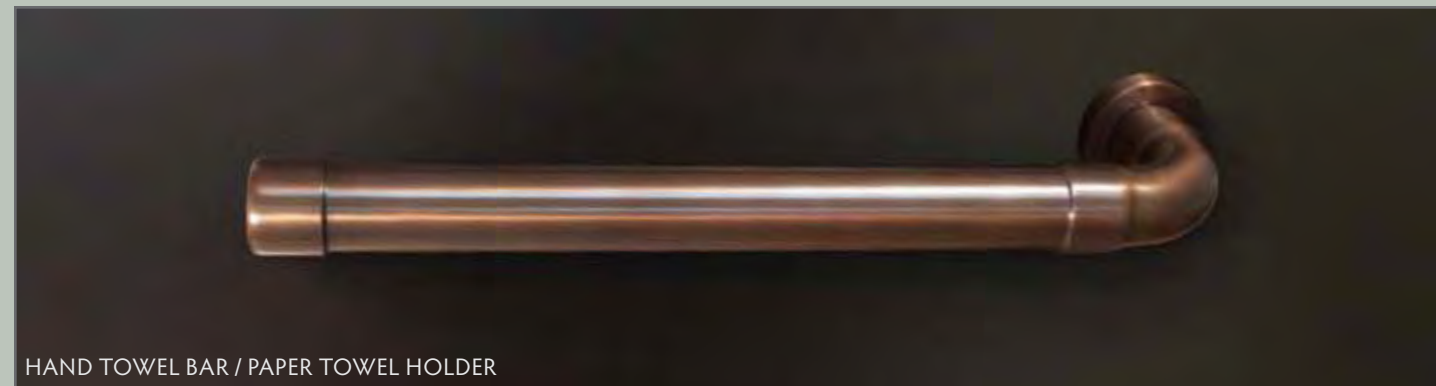

The combined functions both stoppers the tub so it will fill, as well as limits the water level to a predetermined height. It can be placed anywhere in the room and is the perfect complement to the WaterBridge Floor Mounted Tub Filler.

A wall mounted spout can be controlled from the counter top or the order can be reversed.

FEATURES & OPTIONS

- Lavs & Roman Tub Fillers
- Optional Lever & Cross Handles
- Available in Rustic Copper, Rustic Nickel, Pizzazz Nickel or Oil-Rubbed Bronze
- Matching Shower Systems & Accessories
- Spouts available in Sans Hands (Hands-Free)

WaterBridge and WherEver coordinated accessories for the bath.

SHOWER DRAIN

SOAP DISH

TOWEL RING

CABINET PULL

HAND TOWEL BAR / PAPER TOWEL HOLDER

FLIP-TOP LAV DRAIN

LIFT-TURN LAV DRAIN

TOWEL BAR

ROBE HOOK

SHOWER DOOR HANDLE

SHOWER DRAIN

HAND TOWEL BAR

MIRROR

TOILET PAPER HOLDER

CiXX
 HAND-FORGED
 CiXX Collection coordinated
 accessories for the bath.