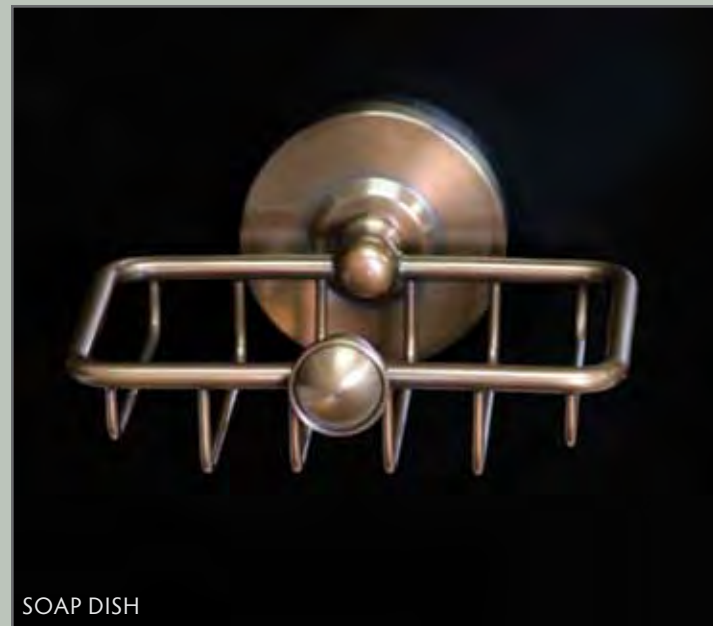

FEATURES & OPTIONS

- Fixed or Swivel Spouts Available
- Ceramic or Metal Caps Available for Cross Handles
- Available in Antique Bronze, Rustic Copper or Satin Nickel
- Kitchen Side Spray Available

LAVS & BAR FAUCETS

FEATURES & OPTIONS

- Fixed or Swivel Spouts Available
- Kitchen Side spray Available
- Available in Rustic Copper, Rustic Nickel or Oil-Rubbed Bronze

HANDS-FREE FAUCETS

The latest in hands-free technology, Sans Hands does not rely on infrared or motion sensors. This revolutionary system works off the magnetic field created from a low voltage current running through the spout itself. When your hand breaks the field – the water turns on. Simple, yet effective!

FEATURES & OPTIONS

- Many Elegant Spout Styles
- No Visible Sensors
- No Unreliable Infra-Red
- No Frantic Hand-Waving
- Works Every Time

SHOWER DOOR HANDLE

ROBE HOOK

TISSUE PAPER HOLDER

SINGLE POST TISSUE PAPER HOLDER

WaterBridge and WherEver coordinated accessories for the bath.

SHOWER DRAIN

SOAP DISH

TOWEL RING

CABINET PULL

HAND TOWEL BAR / PAPER TOWEL HOLDER

FLIP-TOP LAV DRAIN

LIFT-TURN LAV DRAIN