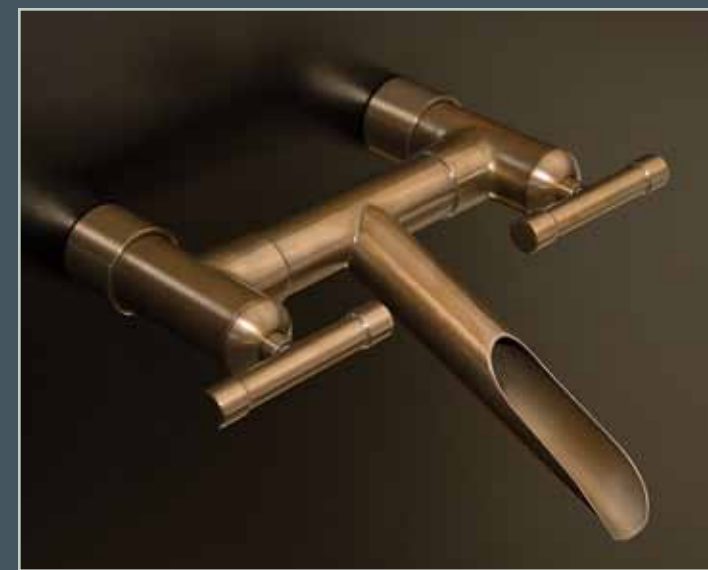

WALL AND DECKMOUNT LAVS

WaterBridge
FAUCETS & EXPOSED SHOWERS

A happy marriage of industrial chic and rustic country elegance, the WaterBridge Collection shows versatility in various standard models and available finishes.

The distinctive lines are a beautiful blend of its raw plumbing parts along with an Asian-influenced spout – creating a style that is both intriguing and unique.

FEATURES & OPTIONS

- Lavs & Roman Tub Fillers
- Optional eLBOw Spout (shown at left)
- Leg Extensions Available for Use With Vessel Sinks
- Available in Rustic Copper, Rustic Nickel, Pizzazz Nickel or Oil-Rubbed Bronze
- Matching Shower Systems & Accessories

REMOTE TUB DRAIN & OVERFLOW

WaterBridge
FAUCETS & EXPOSED SHOWERS

Designed for use with "vessel" style soaking tubs (ones that do not employ an integral overflow), the WaterBridge Remote Tub Drain & Overflow is a stylish solution.

The combined functions both stoppers the tub so it will fill, as well as limits the water level to a predetermined height. It can be placed anywhere in the room and is the perfect complement to the WaterBridge Floor Mounted Tub Filler.