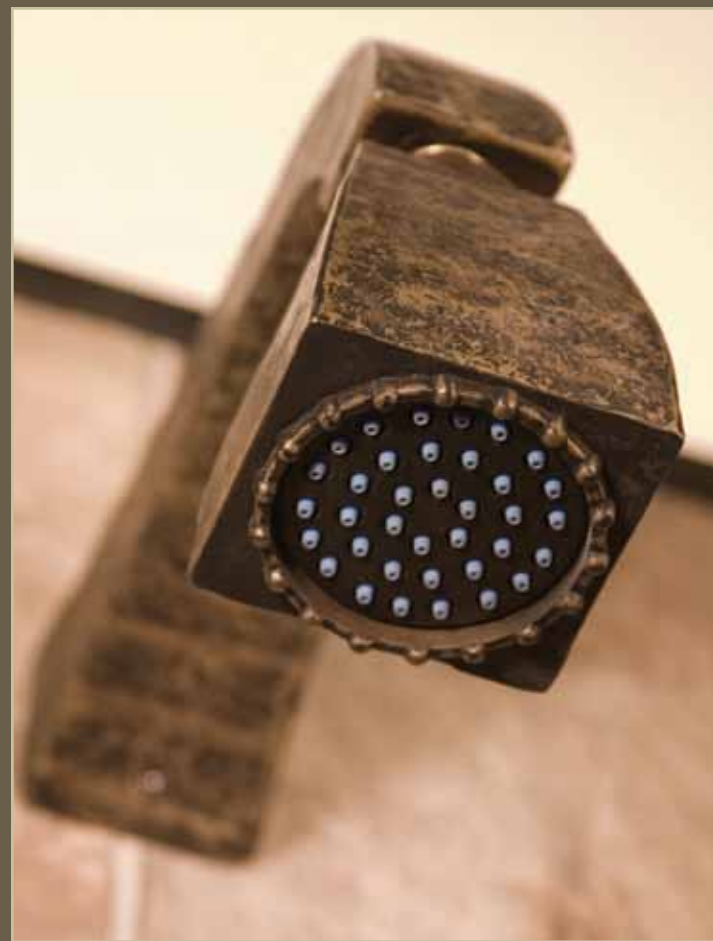

The combined functions both stoppers the tub so it will fill, as well as limits the water level to a predetermined height. It can be placed anywhere in the room and is the perfect complement to the WaterBridge Floor Mounted Tub Filler.

WALL AND DECKMOUNT LAVS

CiXX

HAND-FORGED

Rugged, hand-forged faucets made from solid stainless steel or brass, the CiXX Collection of one-of-a-kind faucets shows real muscle in a distressed surface texture complete with the blacksmith's original hammer marks and other affects of the forging process.

Like nothing else on the market, CiXX fixtures are perfectly at home in an urban loft, the country estate or mountain lodge.

WWW.SONOMAFORGE.COM INFO@SONOMAFORGE.COM

FEATURES & OPTIONS

- Lavs & Roman Tub Fillers.
- Available in Hand-Forged Brass or Hand-Forged Stainless Steel
- Matching Shower Systems & Accessories.
- Spouts Available in Sans Hands (Hands-Free)

SONOMA FORGE 800.330.5553

CiXX CONCEALED SHOWER SYSTEMS

Like the other CiXX fixtures, the CiXX shower set is made of hand-forged stainless steel or brass, so each piece is unique. This ruggedly distinctive style is the perfect choice for ranch, loft, country and even very contemporary homes.