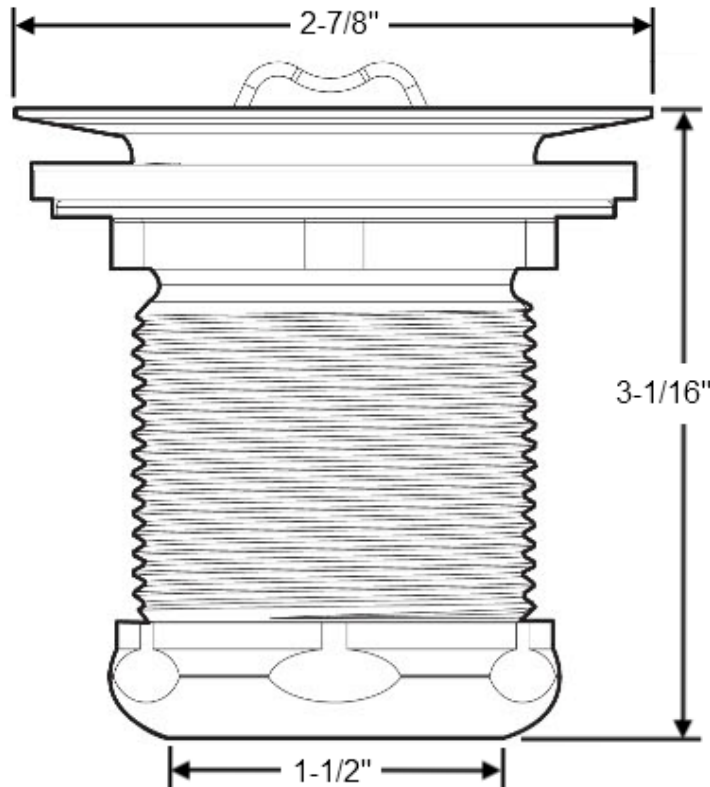

PRODUCT SPECIFICATIONS

Bar Drain and Strainer DRAIN-BAR

Jan 2014

- Fits 2" drain openings
- Custom finishes available

Connection	1-1/4" Drain