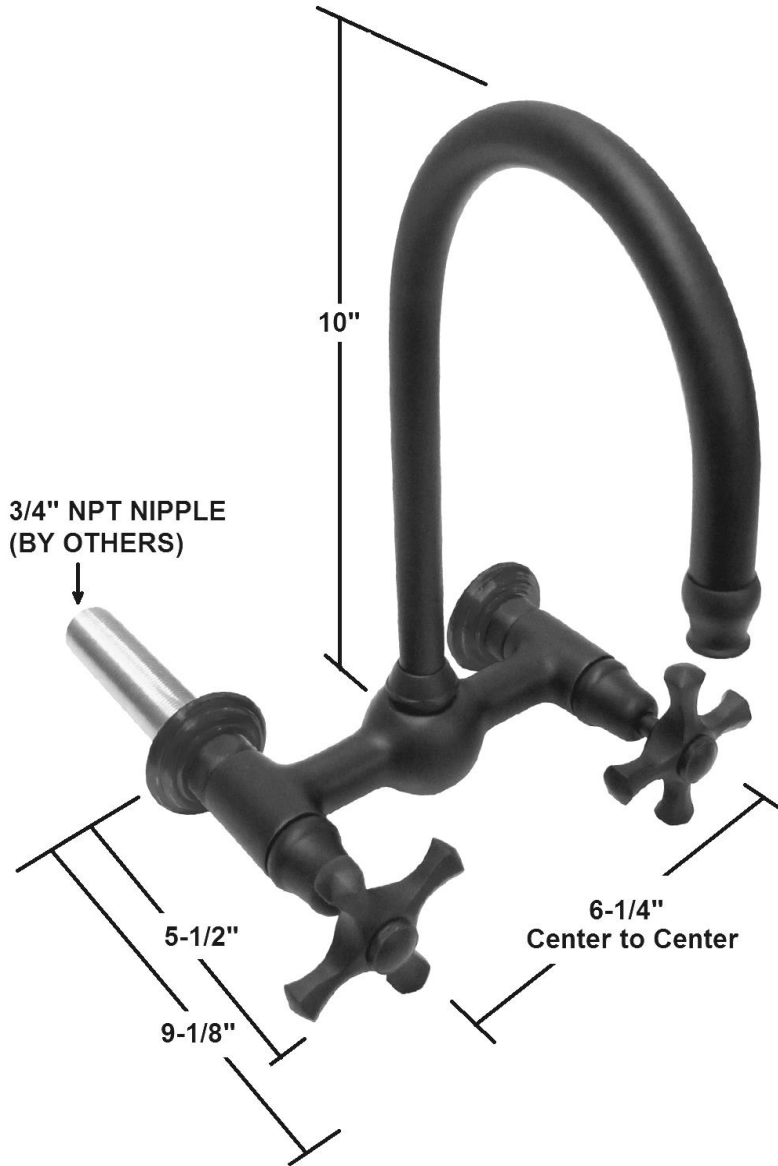

## Brownstone Wall Faucet with Swivel Spout BS-WM-SW

Jan 2014

- ADA Compliant
- Custom finishes available

Connection	3/4" NPT
Valve	1/2" Ceramic
GPM	1.5