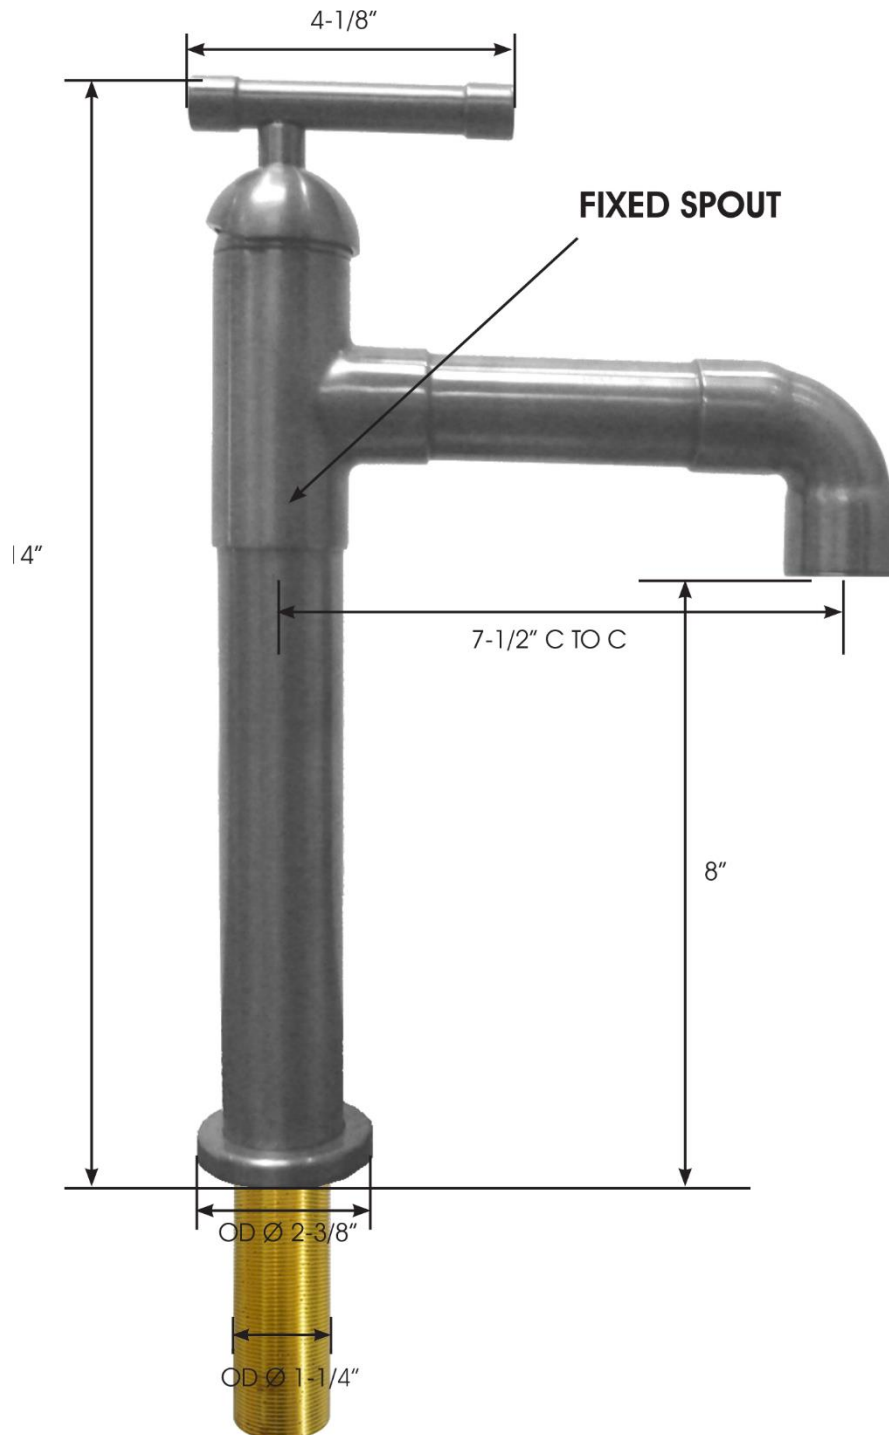

PRODUCT SPECIFICATIONS

Brut Tall Faucet with Elbow Spout
BRUT-LBO-T-FX

Oct 2017

- ADA Compliant
- Includes Flip-Top Drain w/o overflow
- Custom sizes and finishes available

Connection	3/8" Compression
Valve	1/2"
GPM	1.2