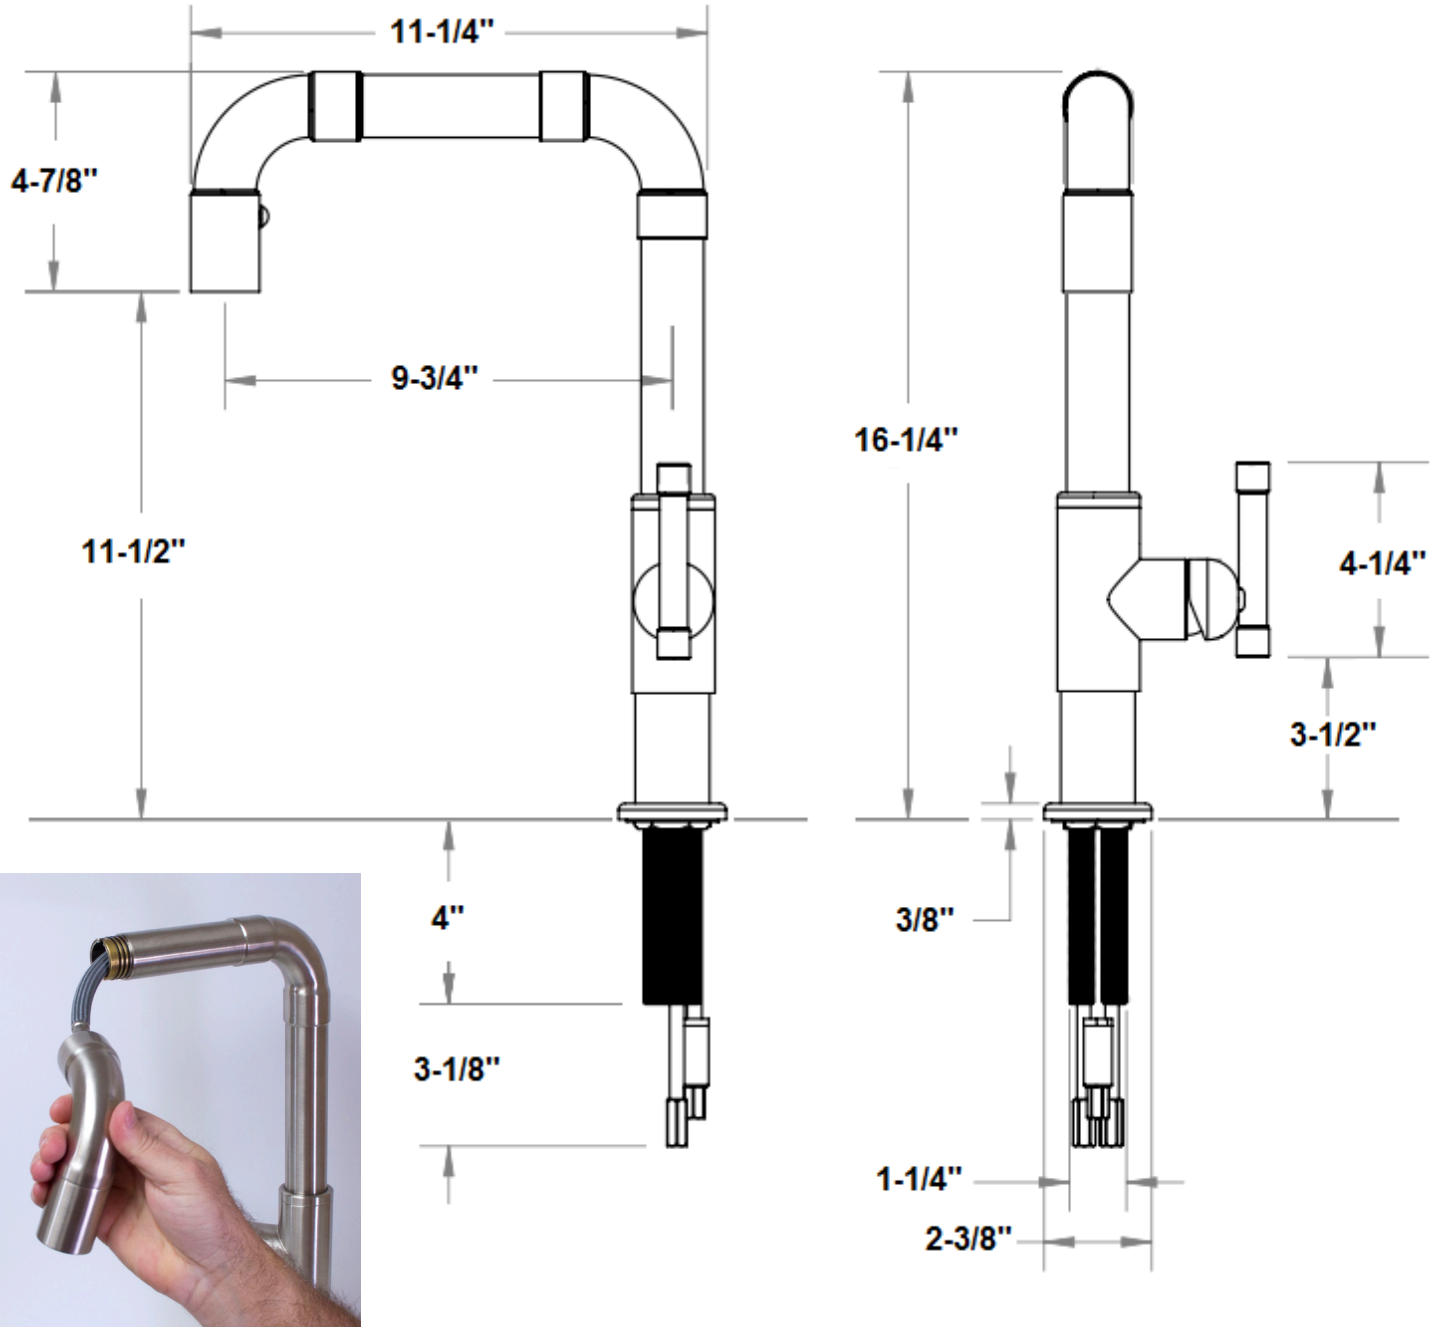

SONOMA FORGE
DESIGNER FAUCETS

Brut Kitchen Faucet with Pull-Out Spray

Sonoma Forge introduces a new kitchen faucet with pull-out spray. The LBO (elbow) style spout design will swivel and the pull-out portion of the spout will have a dual spray feature that is activated by a button hidden behind the elbow. The single control lever matches handle in the WaterBridge, WherEver and Brut collections. Available in Rustic Copper, Rustic Nickel, Satin Nickel (shown), and Oil-Rubbed Bronze. Products made in America.
www.sonomaforge.com

PRODUCT SPECIFICATIONS

Oct 2016

BRUT-KITCH-PO BRUT KITCHEN with PULLOUT SPRAY

- Swiveling Spout
- Countertop hole for faucet: 1-3/8"
- ADA Compliant
- Custom finishes available

Connection	3/8" Compression
GPM	1.8