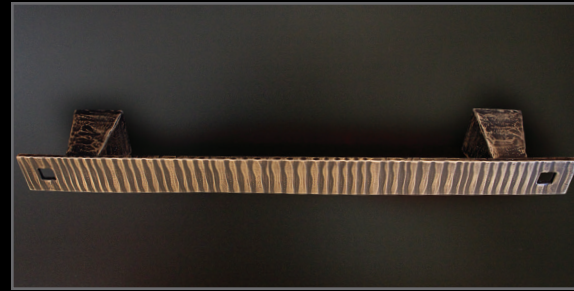

WATERBRIDGE STYLE

DOOR PULL

WATERBRIDGE TOWEL RING

ROBE HOOK

SINK PLUGS

TOWEL AND TP BARS

CABINET PULL

SHOWER DRAIN

SOAP HOLDER

HAND-FORGED CIXX

DOOR PULL

HAND-FORGED CIXX

TOWEL AND TP BARS

CABINET PULL

SONOMA FORGE
DESIGNER FAUCETS

DISTINCTIVE ACCESSORIES
FOR THE BATH