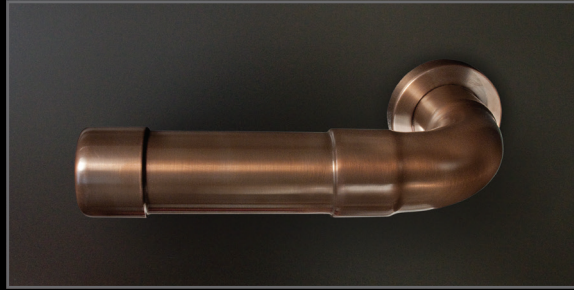

WATERBRIDGE STYLE

DOOR PULL

WATERBRIDGE TOWEL RING

ROBE HOOK

SINK PLUGS

TOWEL AND TP BARS

CABINET PULL

SHOWER DRAIN

SOAP HOLDER

HAND-FORGED CIXX

DOOR PULL

HAND-FORGED CIXX

TOWEL AND TP BARS

CABINET PULL

SONOMA FORGE
DESIGNER FAUCETS

DISTINCTIVE ACCESSORIES
FOR THE BATH