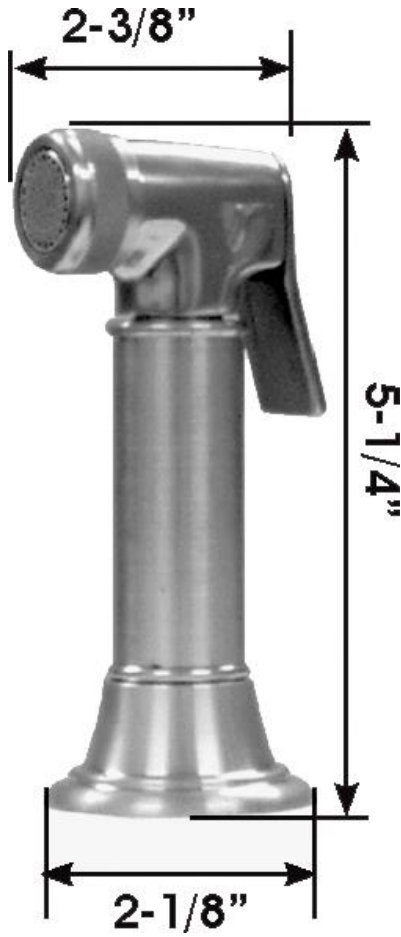

PRODUCT SPECIFICATIONS

Wingnut / Cuvee Side Spray
WN-SP

July 2013

- ADA Compliant
- Installs through 1" hole
- Custom finishes available

GPM	1.5