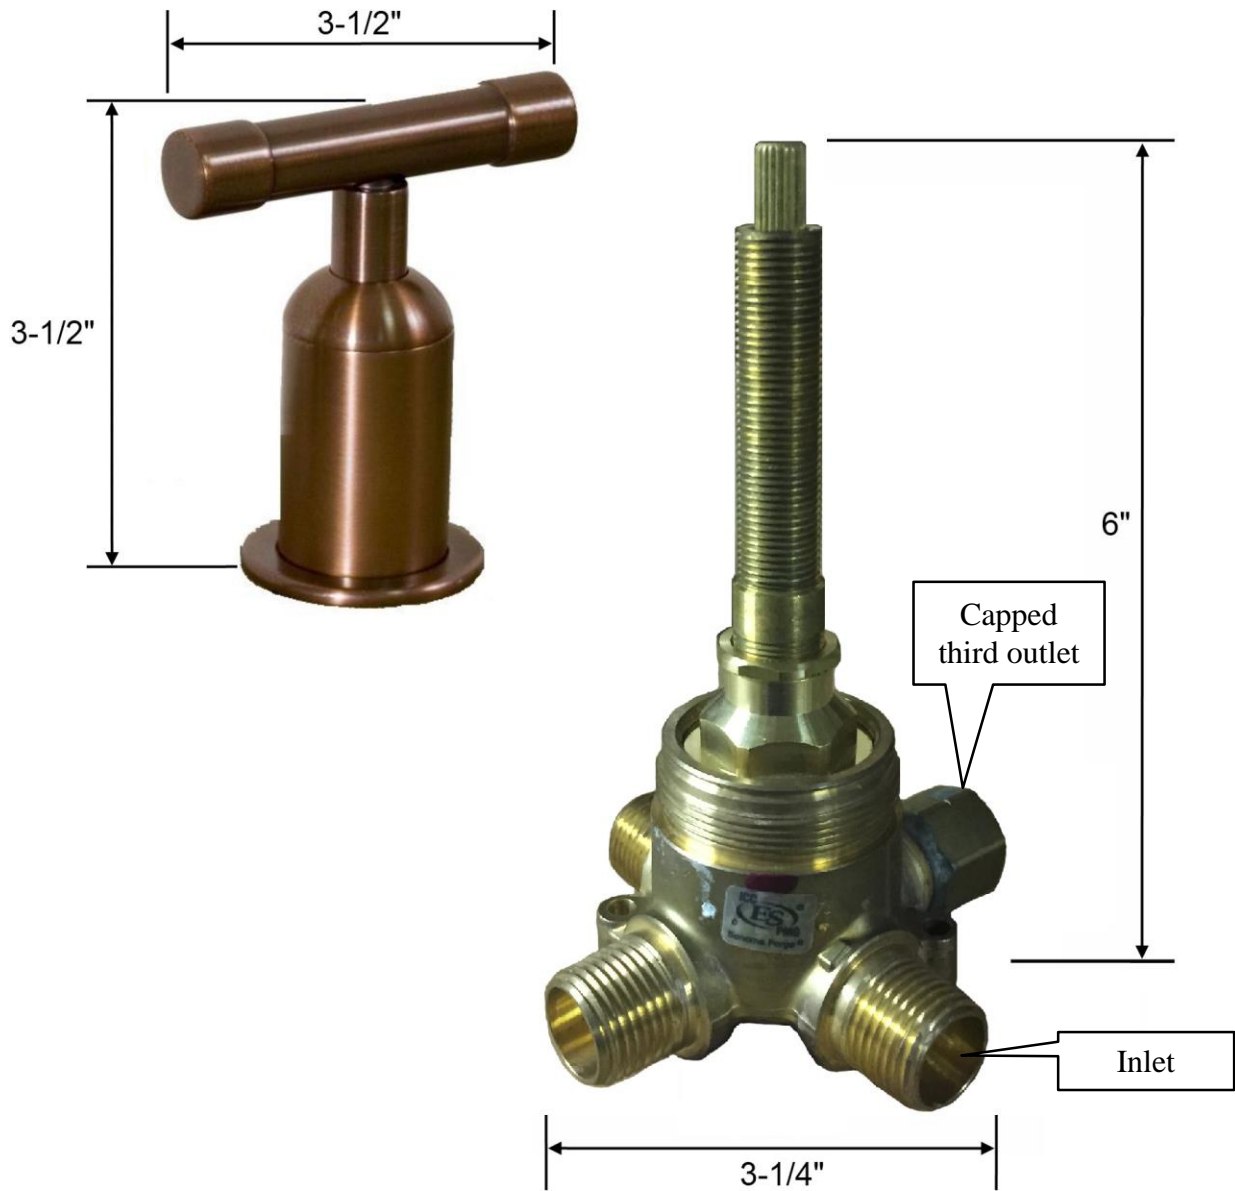

PRODUCT SPECIFICATIONS

Wherever Wall Mounted Diverter
WE-WM-DIV2

Nov 2014

- 1 inlet, 2 outlets
- 3 outlets available by special order
- Offset and Cross handles available
- Custom finishes available

Connection	1/2" NPT
Valve	1/2" Ceramic
GPM	5