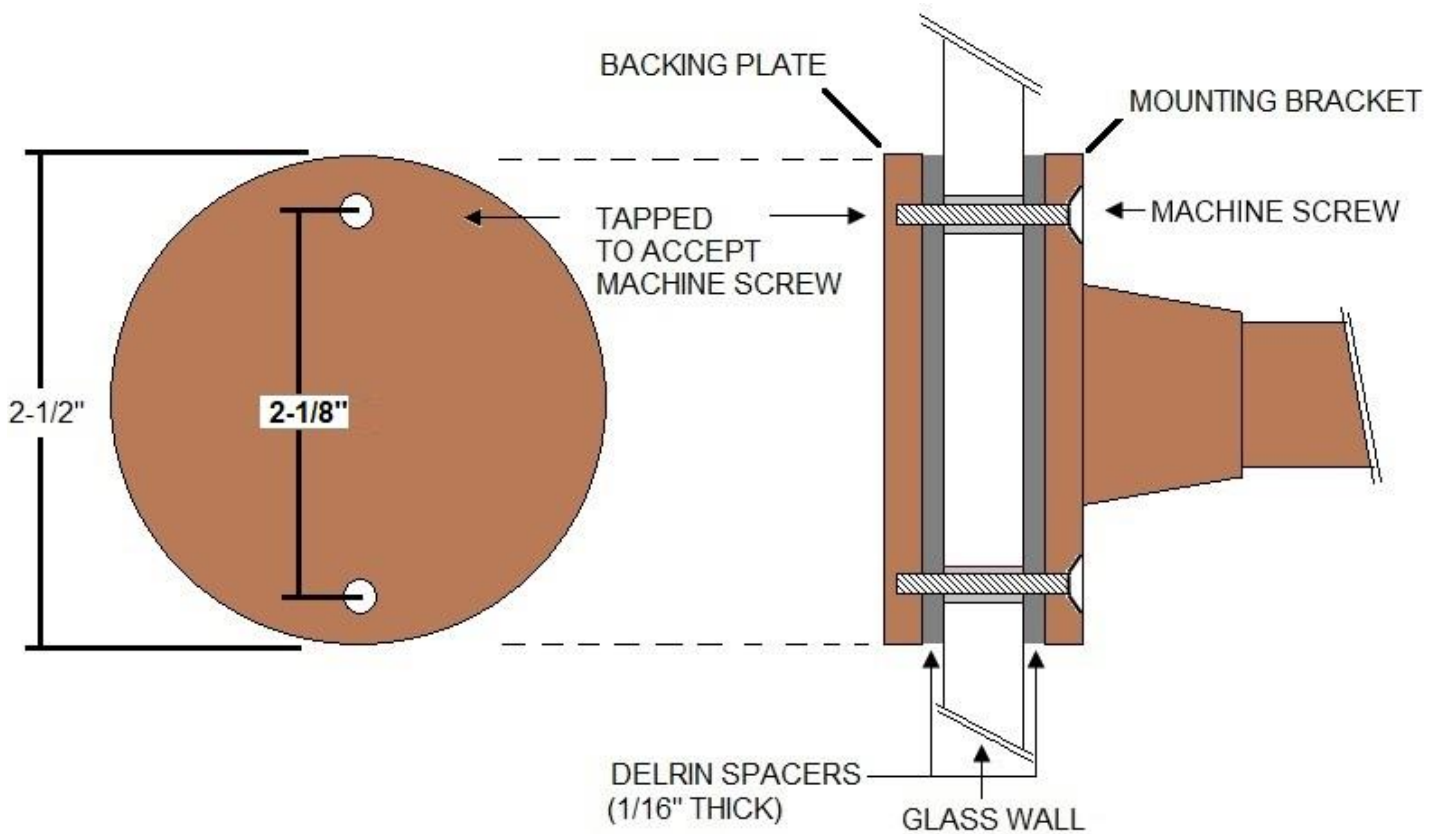

## Waterbridge Shower Bracket Backing Disc WB-SHW-BKG-PLT

Aug 2019

- Includes mounting hardware
- Custom finishes available
