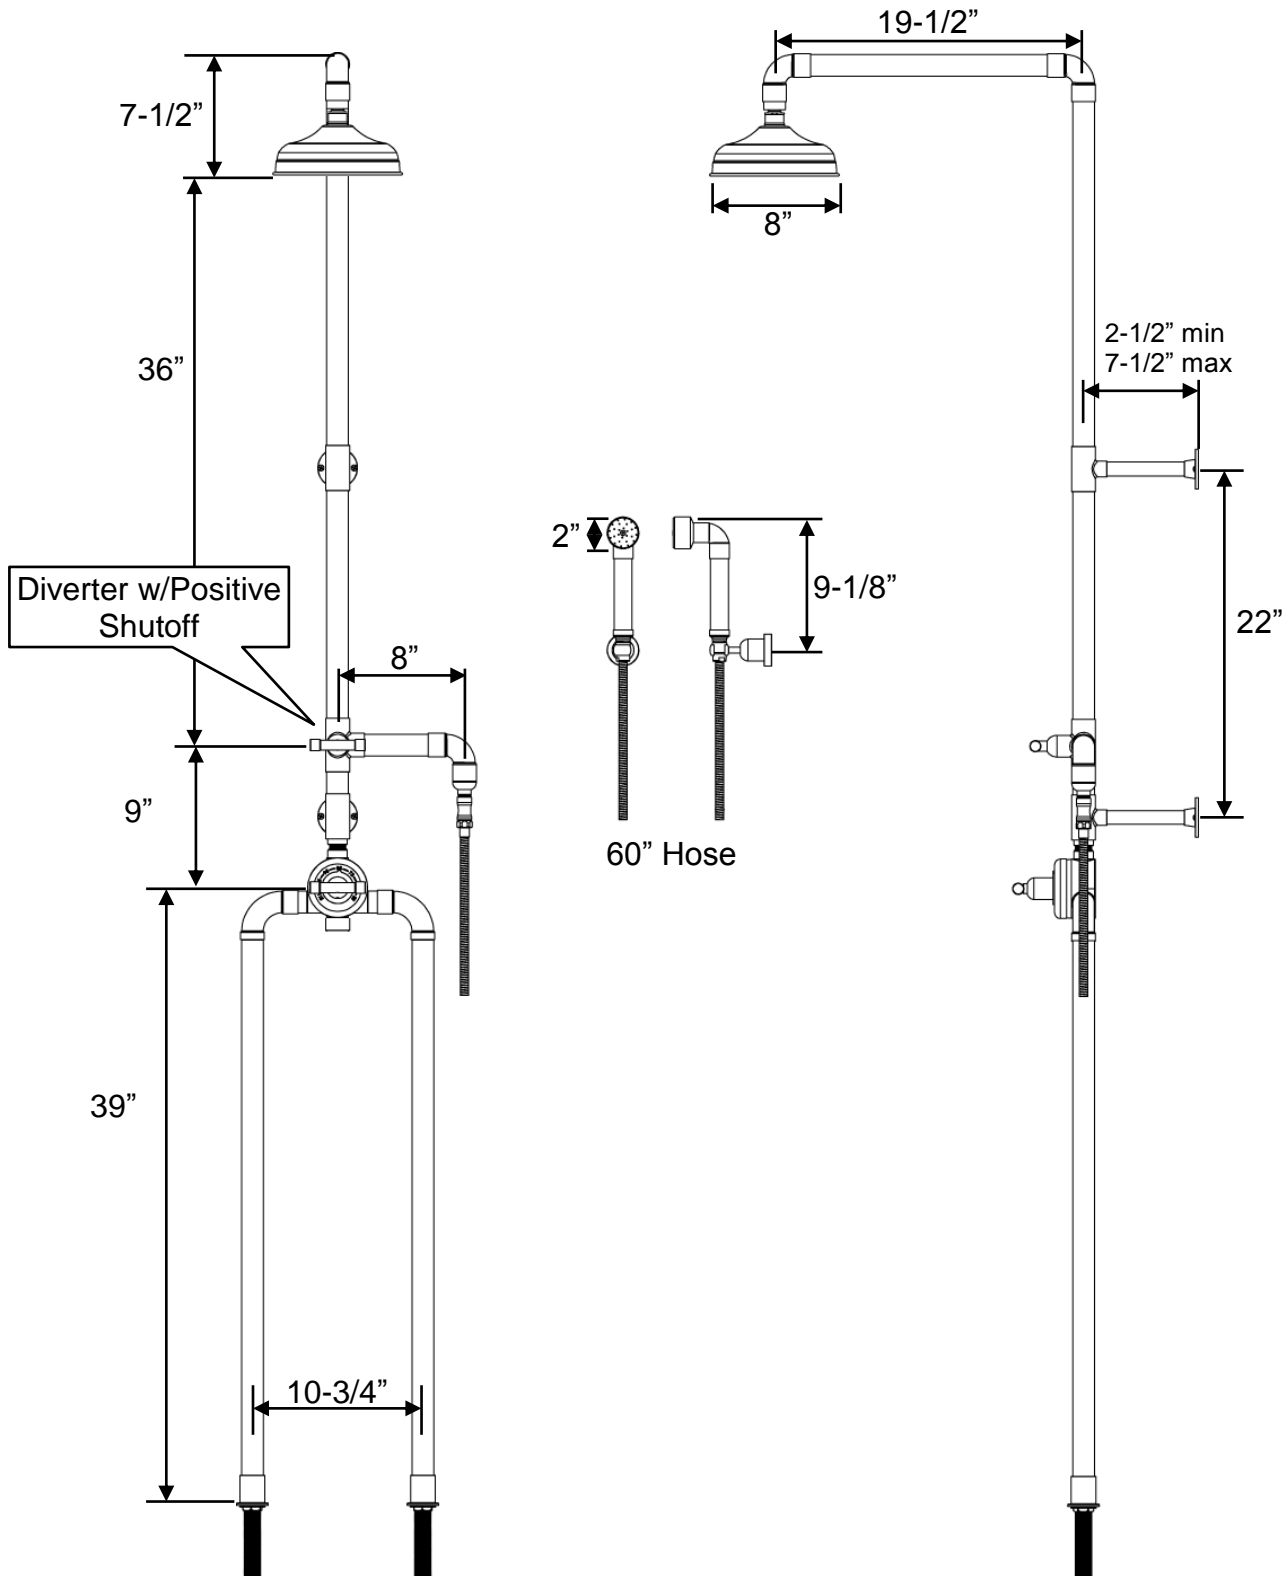

## Waterbridge Exposed Shower WB-SHW-1150

Dec 2019

- ADA Compliant
- Custom dimensions and finishes available

Connection	3/4" NPS
GPM	1.8