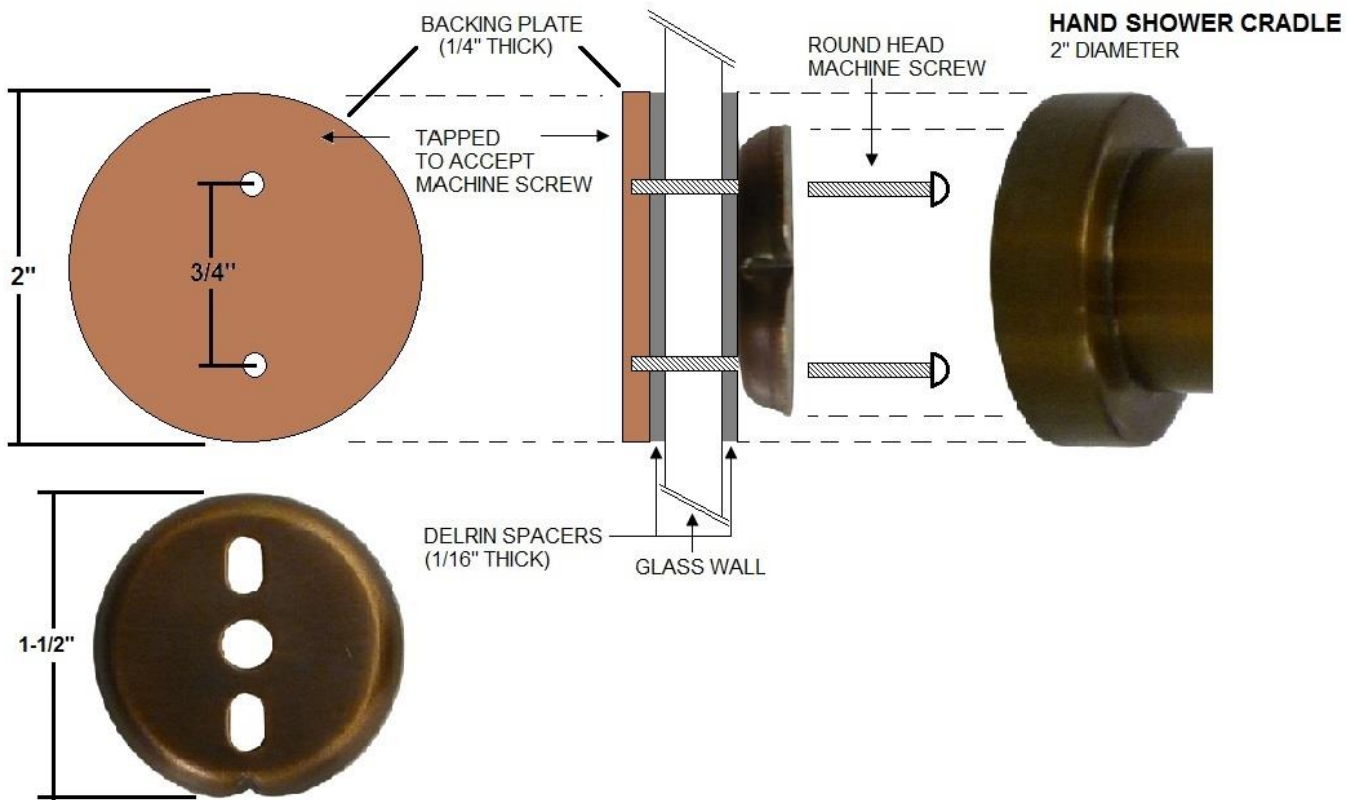

## Waterbridge Hand Shower Bracket Backing Disc WB-HS-BKG-PLT

Aug 2019

- Includes mounting hardware
- Custom finishes available
