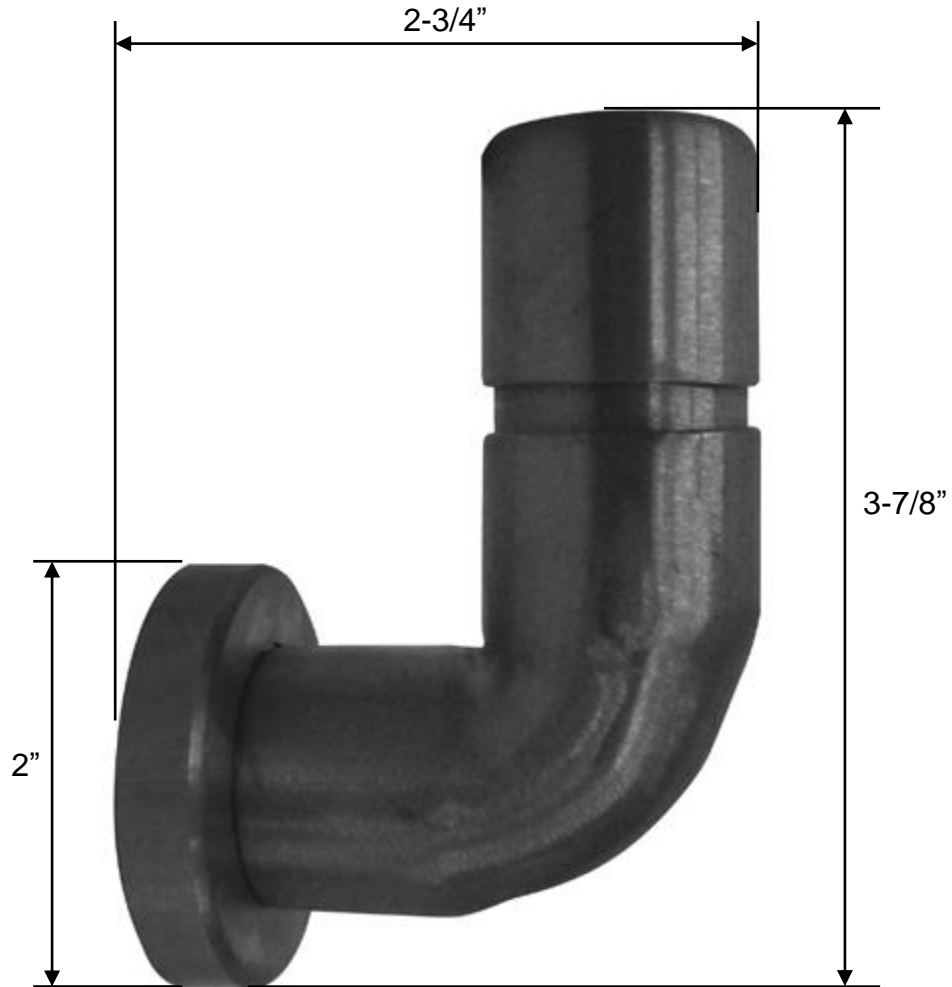

# PRODUCT SPECIFICATIONS

Waterbridge Robe Hook  
WB-ACC-RH

Mar 2018

- Mounting hardware included
- Custom sizes and finishes available

|  |  |
|--|--|
|  |  |
|  |  |
|  |  |
|  |  |
|  |  |