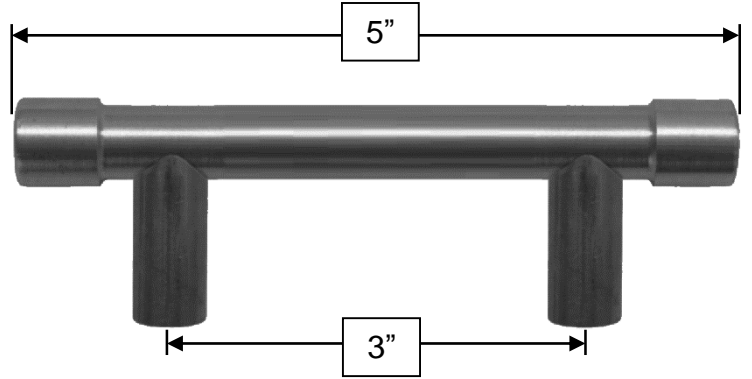

PRODUCT SPECIFICATIONS

Dec 2015

Waterbridge Cabinet Pulls
WB-ACC-CP, WB-ACC-CP5, WB-ACC-CP-10

- Includes machine screws
- Custom finishes available

Max door thickness	1"