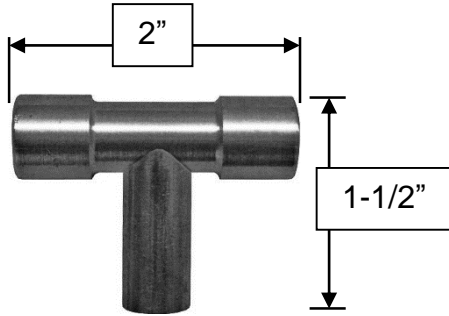

PRODUCT SPECIFICATIONS

Dec 2015

Waterbridge Cabinet Pulls
WB-ACC-CP, WB-ACC-CP5, WB-ACC-CP-10

- Includes machine screws
- Custom finishes available

Max door thickness	1"