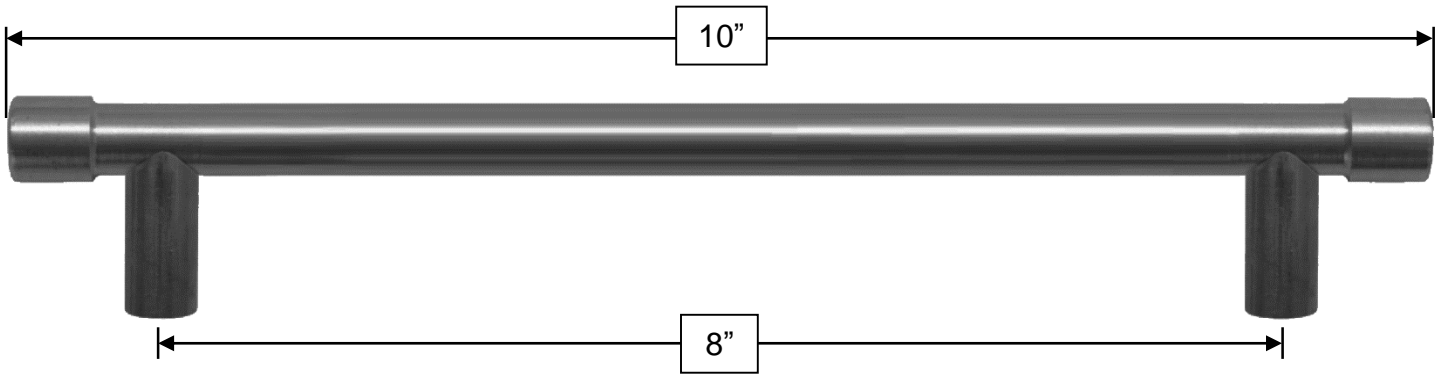

PRODUCT SPECIFICATIONS

Dec 2015

Waterbridge Cabinet Pulls
WB-ACC-CP, WB-ACC-CP5, WB-ACC-CP-10

- Includes machine screws
- Custom finishes available

Max door thickness	1"