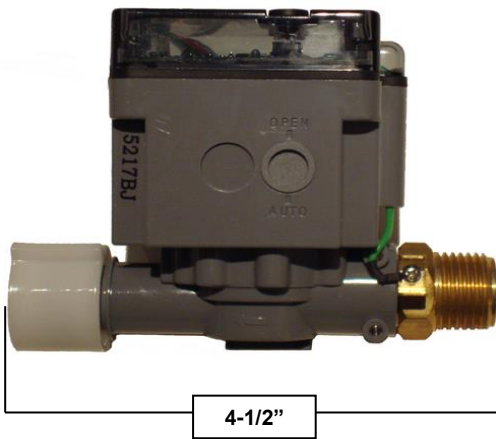

PRODUCT SPECIFICATIONS

Hands-Free Faucet with Wherever Waterfall Spout
SANS-WE-DM-WF

Jun 2020

- ADA Compliant
- Lower flow rates available by special order
- Custom finishes available

Connection	3/4" or 1/2" NPT
GPM	1.2

PRODUCT SPECIFICATIONS

Hands-Free Faucet with Wherever Waterfall Spout SANS-WE-DM-WF

Jun 2020

Sensor Module

Mixing valve

3/8" compression inlets
1/2" NPT outlet

Optional AC Adapter

Battery Pack