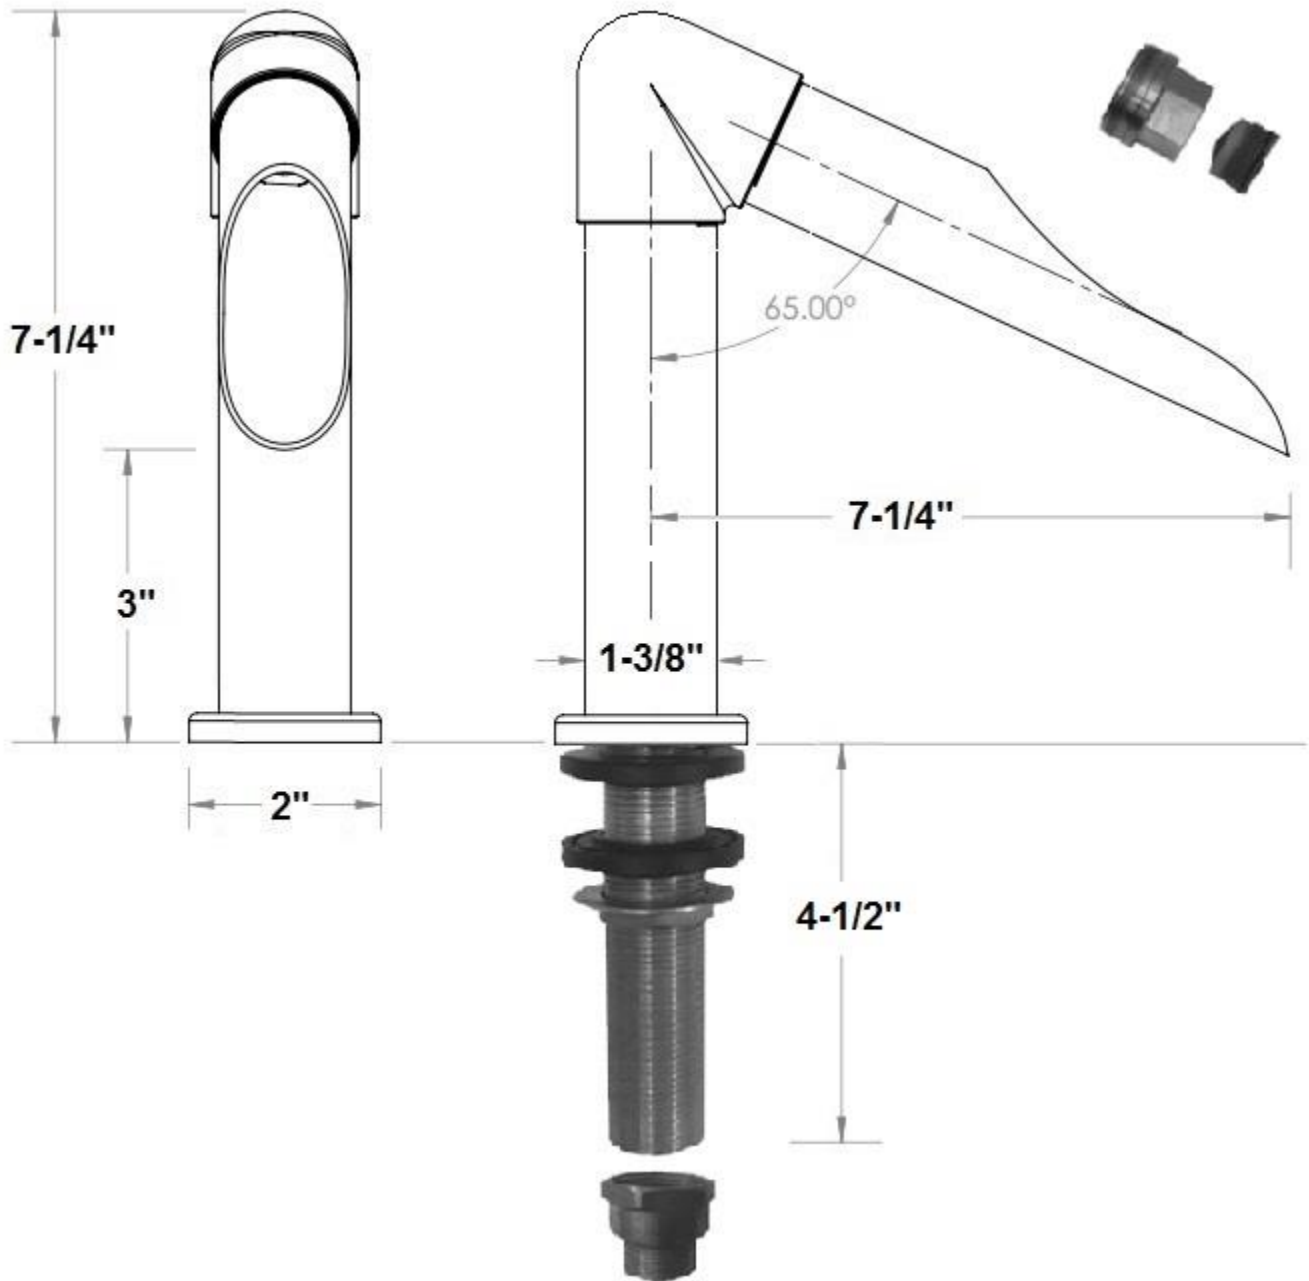

PRODUCT SPECIFICATIONS

Hands-Free Faucet with Wherever Waterfall Spout
SANS-WE-DM-WF

Jun 2020

- ADA Compliant
- Lower flow rates available by special order
- Custom finishes available

Connection	3/4" or 1/2" NPT
GPM	1.2

PRODUCT SPECIFICATIONS

Hands-Free Faucet with Wherever Waterfall Spout SANS-WE-DM-WF

Jun 2020

Sensor Module

Mixing valve

3/8" compression inlets
1/2" NPT outlet

Optional AC Adapter

Battery Pack