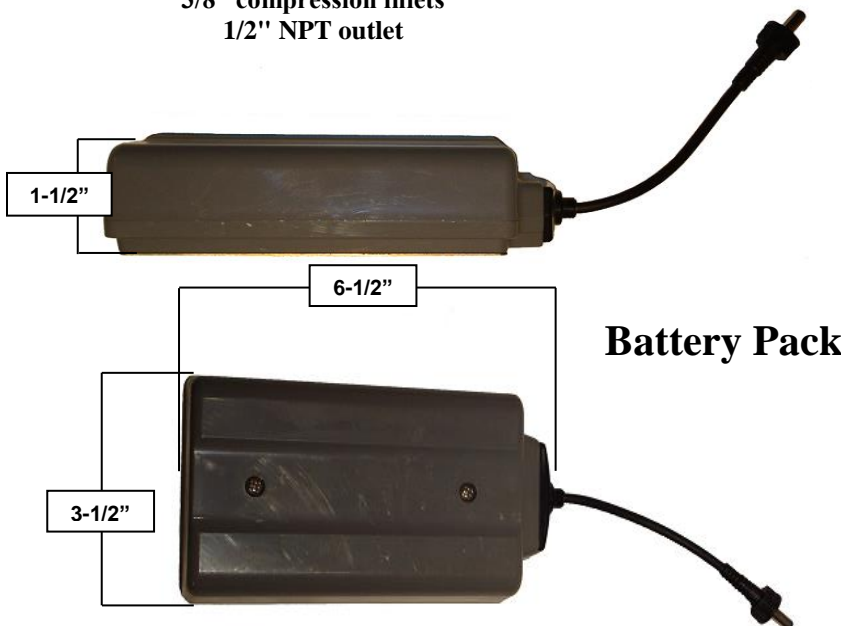

PRODUCT SPECIFICATIONS

Hands-Free Faucet with Wherever Waterfall Spout
SANS-WE-DM-WF

Jun 2020

- ADA Compliant
- Lower flow rates available by special order
- Custom finishes available

Connection	3/4" or 1/2" NPT
GPM	1.2

PRODUCT SPECIFICATIONS

Hands-Free Faucet with Wherever Waterfall Spout SANS-WE-DM-WF

Jun 2020

Sensor Module

Mixing valve

3/8" compression inlets
1/2" NPT outlet

Optional AC Adapter

Battery Pack