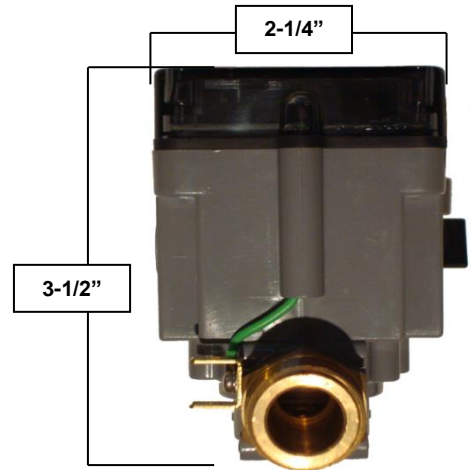

PRODUCT SPECIFICATIONS

Hands-Free Faucet with Wherever Waterfall Spout
SANS-WE-DM-WF

Jun 2020

- ADA Compliant
- Lower flow rates available by special order
- Custom finishes available

Connection	3/4" or 1/2" NPT
GPM	1.2

PRODUCT SPECIFICATIONS

Hands-Free Faucet with Wherever Waterfall Spout SANS-WE-DM-WF

Jun 2020

Sensor Module

Mixing valve

3/8" compression inlets
1/2" NPT outlet

Optional AC Adapter

Battery Pack