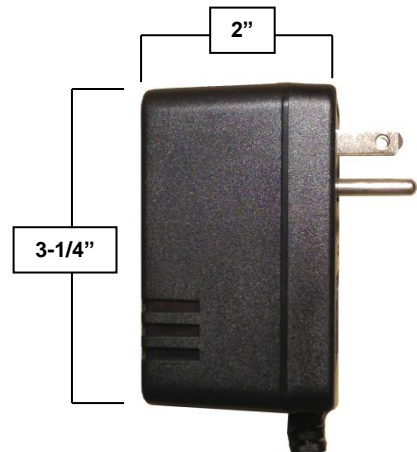

PRODUCT SPECIFICATIONS

Hands-Free Faucet with Wherever Waterfall Spout
SANS-WE-DM-WF

Jun 2020

- ADA Compliant
- Lower flow rates available by special order
- Custom finishes available

Connection	3/4" or 1/2" NPT
GPM	1.2

PRODUCT SPECIFICATIONS

Hands-Free Faucet with Wherever Waterfall Spout SANS-WE-DM-WF

Jun 2020

Sensor Module

Mixing valve

3/8" compression inlets
1/2" NPT outlet

Optional AC Adapter

Battery Pack