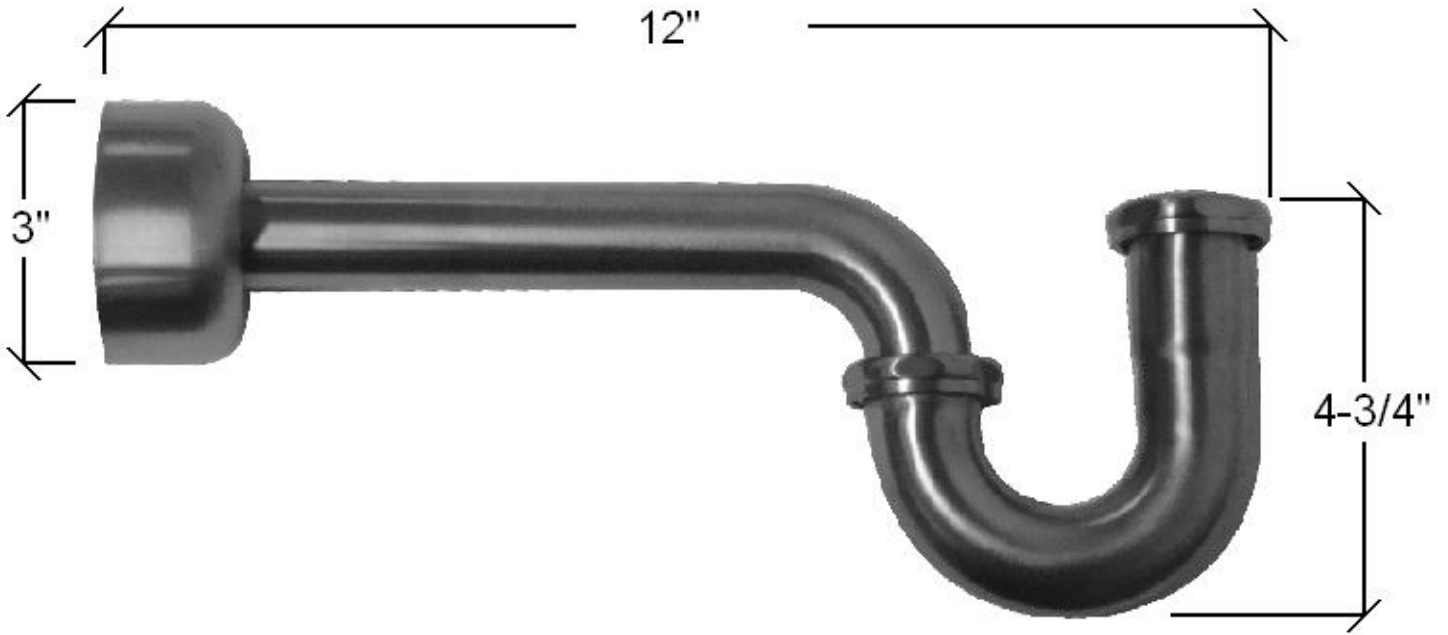

PRODUCT SPECIFICATIONS

Dec 2013

P-trap
DRAIN-TRAP

- 1-1/4" drain
- Custom finishes available

Connection	1-1/4"