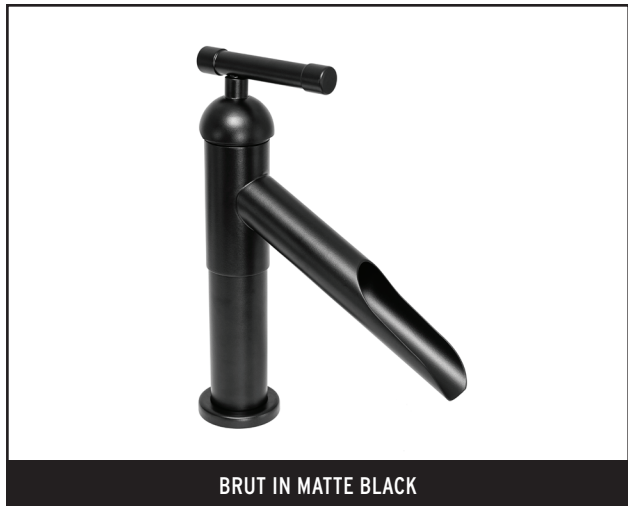

BRUT IN SATIN NICKEL

WHEREVER ELBOW IN RUSTIC NICKEL

WHEREVER WATERFALL IN RUSTIC COPPER

BRUT IN MATTE BLACK

SHOWER DOOR HANDLES IN RUSTIC NICKEL

WHEREVER GOOSENECK IN SATIN NICKEL

WATERBRIDGE GRAB BAR, THERMOSTATIC EXPOSED SHOWER AND DRAIN, ALL SHOWN IN RUSTIC NICKEL

SONOMA FORGE
DESIGNER FAUCETS
WWW.SONOMAFORGE.COM

WATERBRIDGE COLLECTION
EXPOSED SHOWER

IN NEW MATTE BLACK
STANDARD FINISH

800.330.5553

WATERBRIDGE IN RUSTIC COPPER

WATERBRIDGE IN MATTE BLACK

BRUT PREP FAUCET IN RUSTIC NICKEL

WHEREVER CONCEALED SHOWER IN OIL-RUBBED BRONZE

*SWIVEL SPOUT TIP IS
PULL-OUT HAND SPRAY

BRUT KITCHEN & POINT OF USE FAUCETS IN SATIN NICKEL

*AVAILABLE SANS HANDS / TOUCH-FREE

WHEREVER ELBOW IN RUSTIC COPPER

WATERBRIDGE TUBFILLER OPTIONS IN RUSTIC NICKEL

WINGNUT WITH SIDE SPRAY IN RUSTIC NICKEL

*AVAILABLE SANS HANDS / TOUCH-FREE

STRAP IN SATIN BLACK AND SATIN NICKEL

*AVAILABLE SANS HANDS / TOUCH-FREE

WHEREVER WATERFALL IN MATTE BLACK