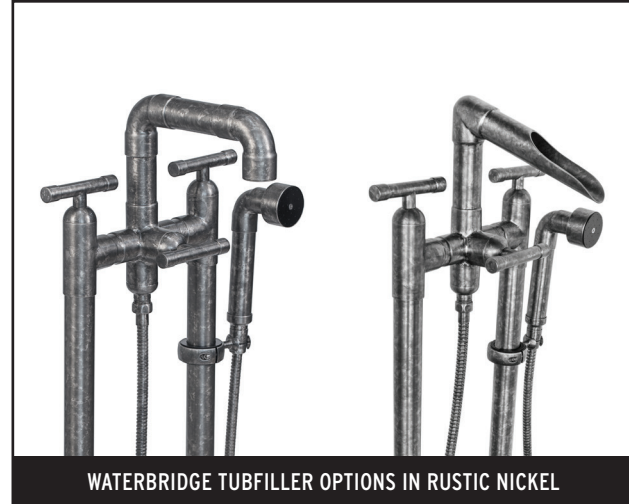

BRUT IN SATIN NICKEL

WHEREVER ELBOW IN RUSTIC NICKEL

WHEREVER WATERFALL IN RUSTIC COPPER

BRUT IN MATTE BLACK

SHOWER DOOR HANDLES IN RUSTIC NICKEL

WHEREVER GOOSENECK IN SATIN NICKEL

WATERBRIDGE GRAB BAR, THERMOSTATIC EXPOSED SHOWER AND DRAIN, ALL SHOWN IN RUSTIC NICKEL

WHEREVER CONCEALED SHOWER IN OIL-RUBBED BRONZE

*SWIVEL SPOUT TIP IS
PULL-OUT HAND SPRAY

BRUT KITCHEN & POINT OF USE FAUCETS IN SATIN NICKEL

*AVAILABLE SANS HANDS / TOUCH-FREE

WHEREVER ELBOW IN RUSTIC COPPER

WATERBRIDGE TUBFILLER OPTIONS IN RUSTIC NICKEL

WINGNUT WITH SIDE SPRAY IN RUSTIC NICKEL

*AVAILABLE SANS HANDS / TOUCH-FREE

STRAP IN SATIN BLACK AND SATIN NICKEL

*AVAILABLE SANS HANDS / TOUCH-FREE

WHEREVER WATERFALL IN MATTE BLACK